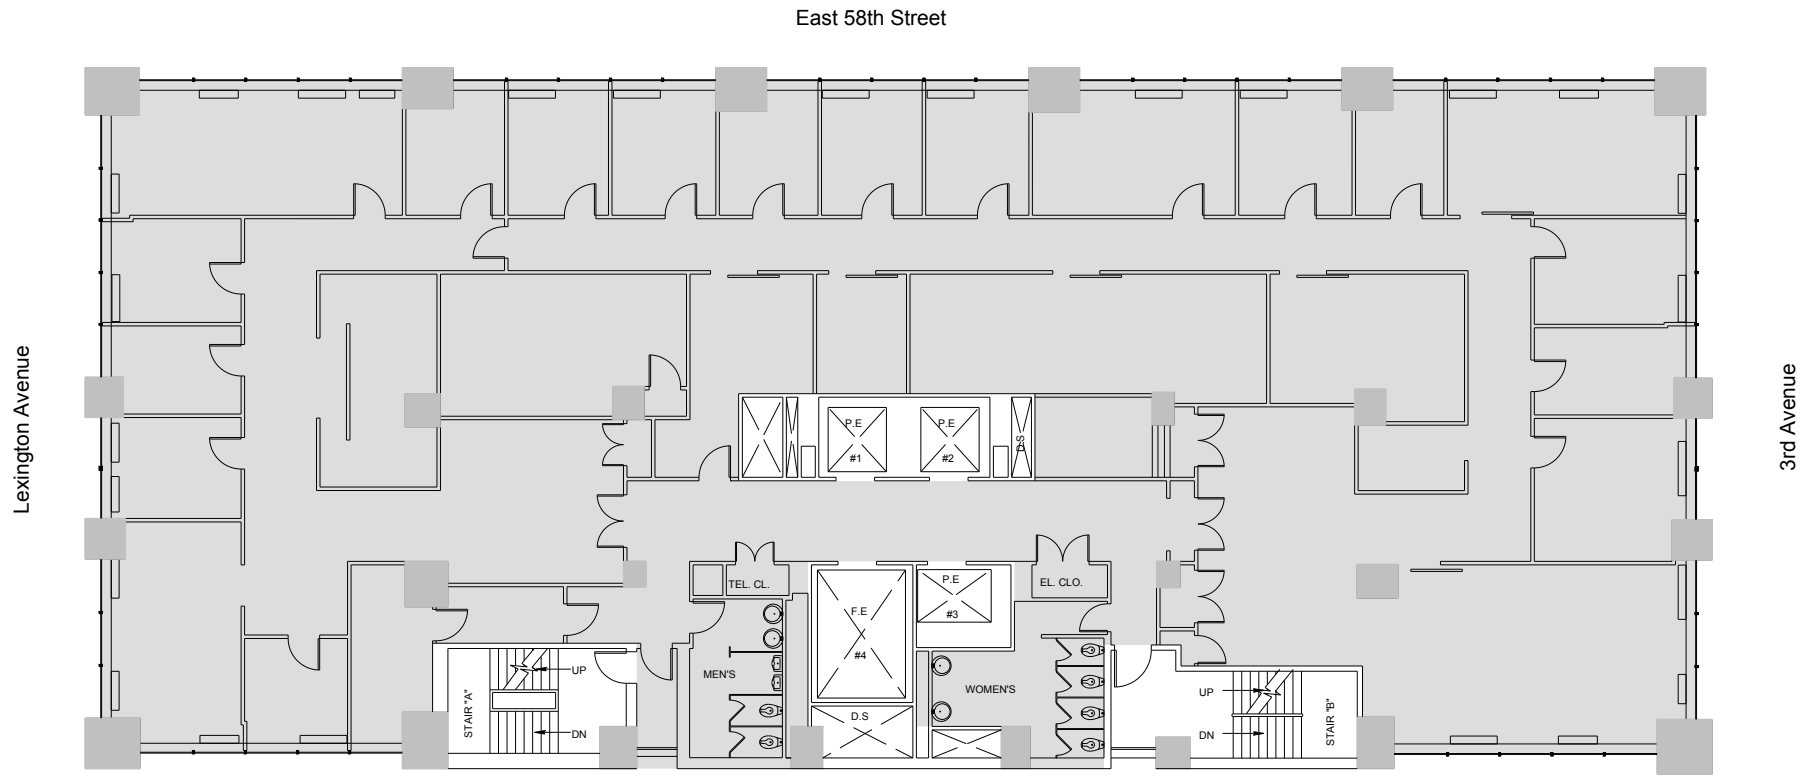

A & D Building

Entire 33rd Floor - 12,096 RSF

Leasing Contacts:

Ryan Levy
212.894.7472
rlevy@vno.com

VORNADO
REALTY TRUST