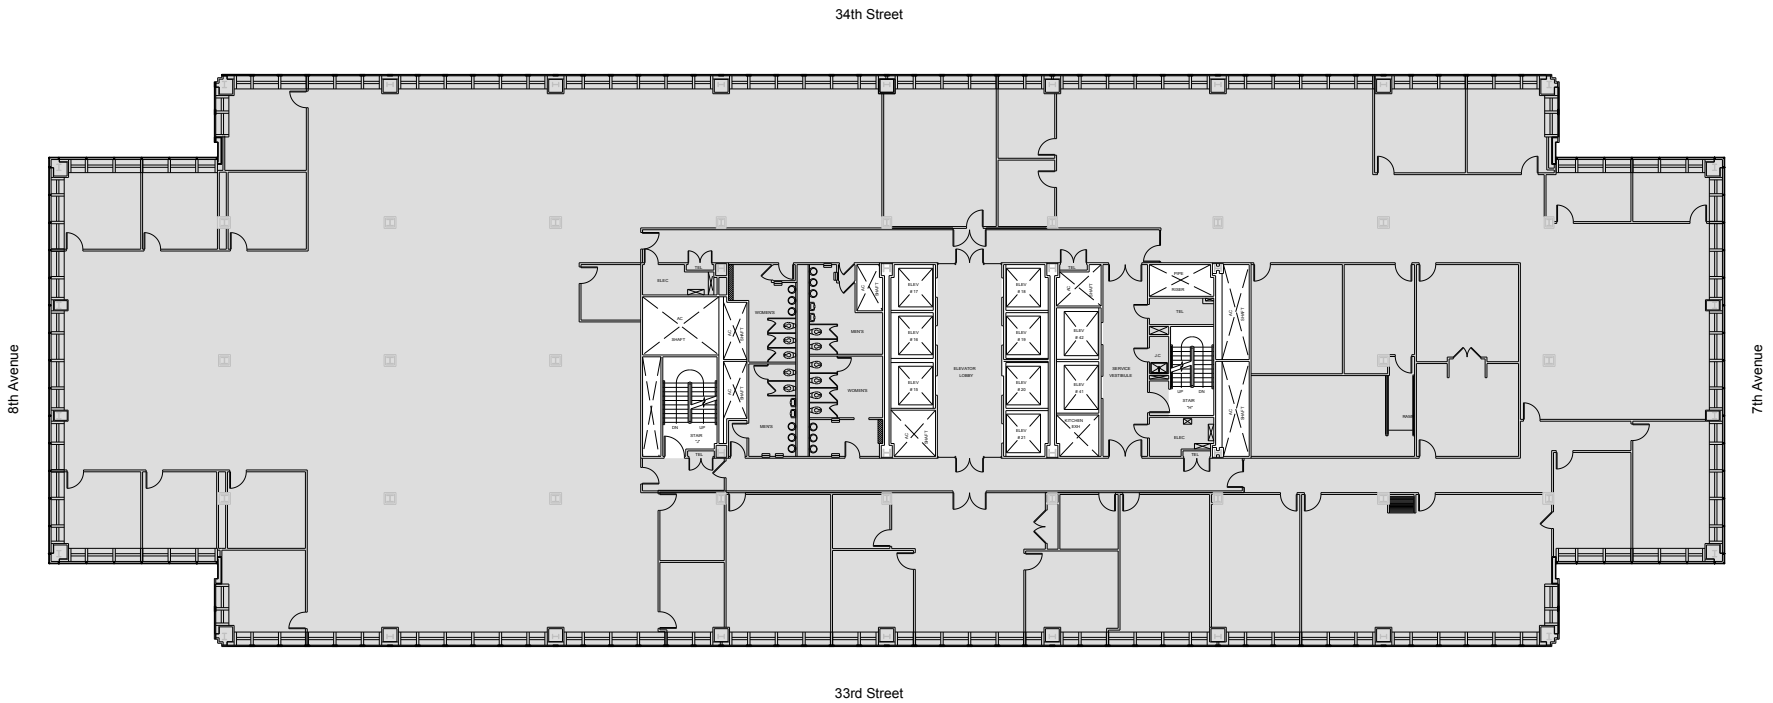

PENN 1

Entire 52nd Floor - 37,856 RSF

Leasing Contacts:

Josh Glick	Jared Silverman	Anthony Cugini
212.894.7413	212.894.7458	212.894.7425
jglick@vno.com	jsilverman@vno.com	acugini@vno.com

VORNADO
REALTY TRUST