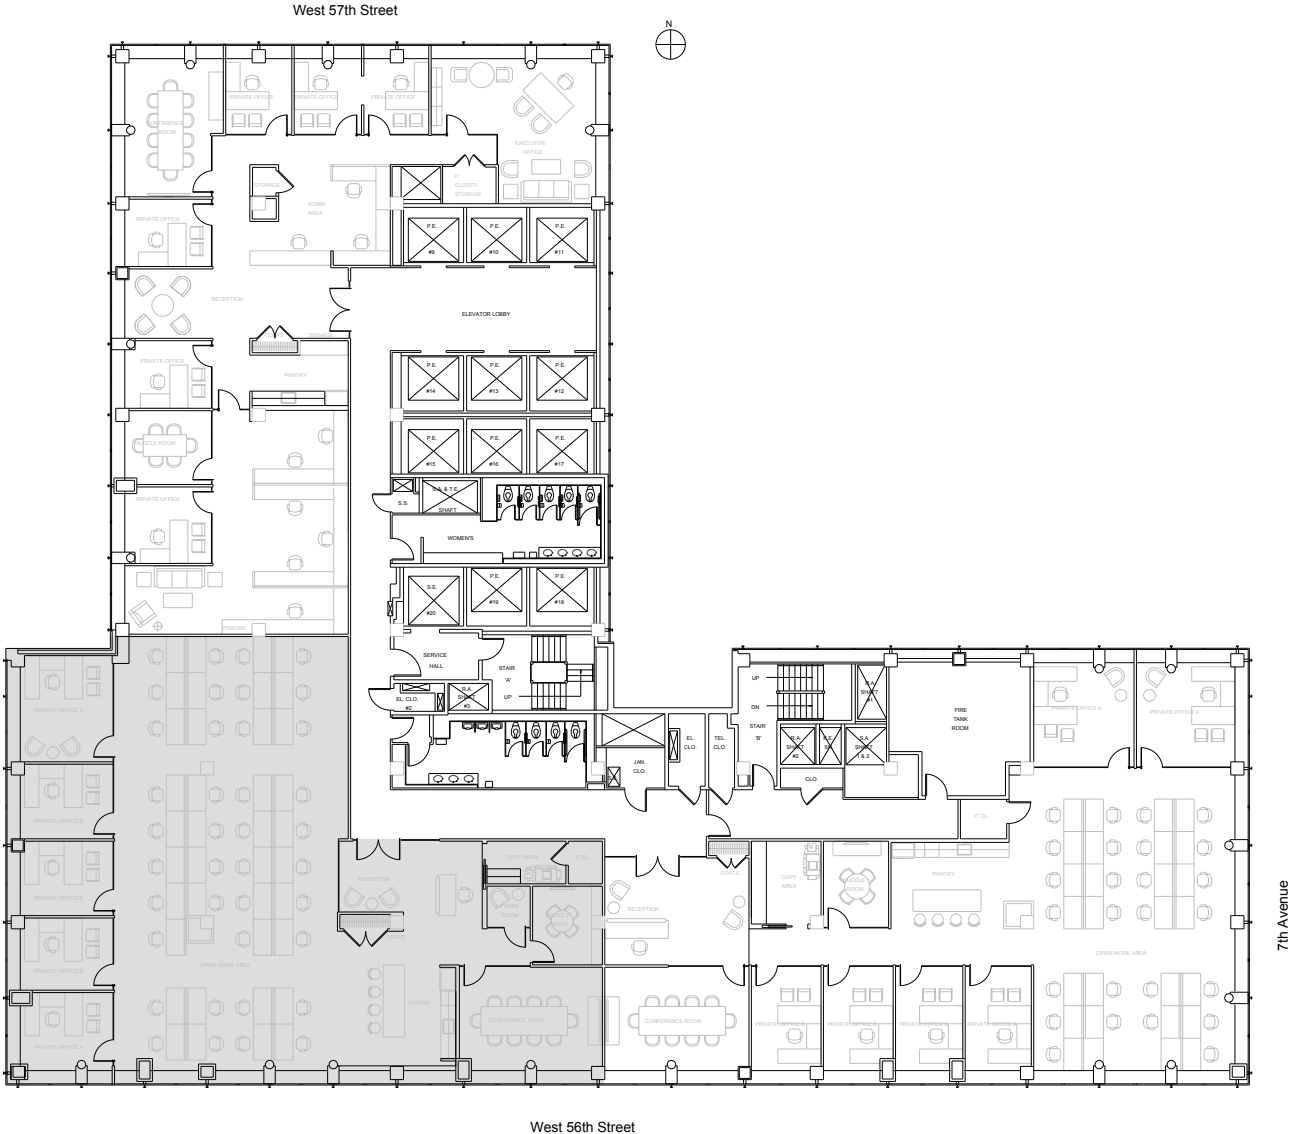

888 Seventh

Partial 21st Floor - 6,811 RSF

Leasing Contacts:
Jared Solomon
212.894.7410
jsolomon@vno.com