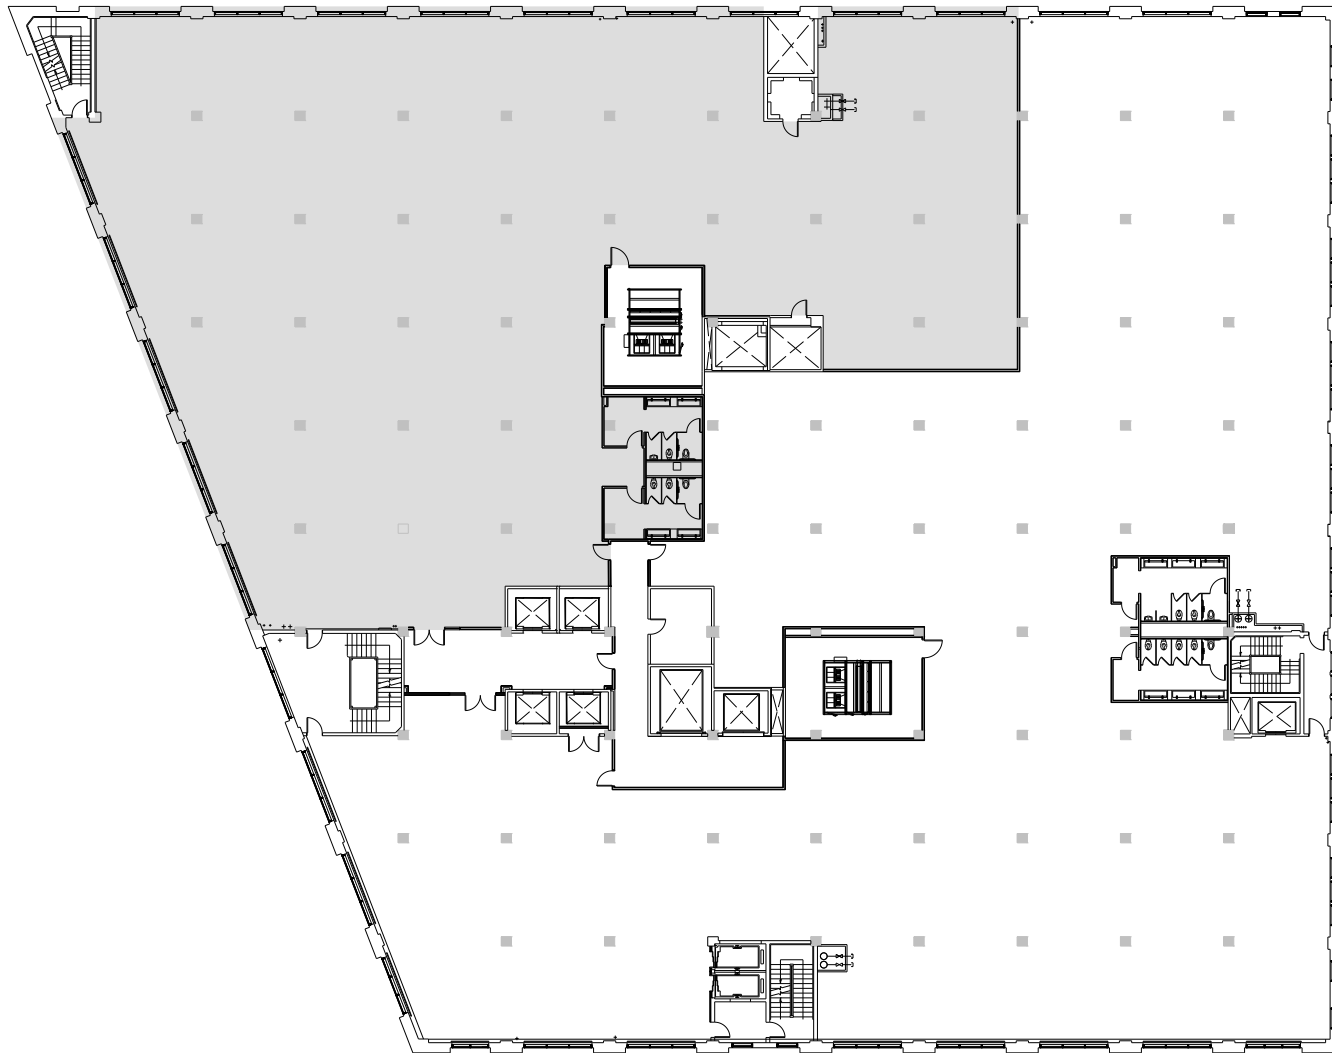

85 Tenth

Partial 8th Floor - 24,338 RSF

Leasing Contacts:

Edward Riguardi	Alex Bedell	Anthony Cugini
212.894.7923	212.894.7407	212.894.7425
eriguardi@vno.com	abedell@vno.com	acugini@vno.com