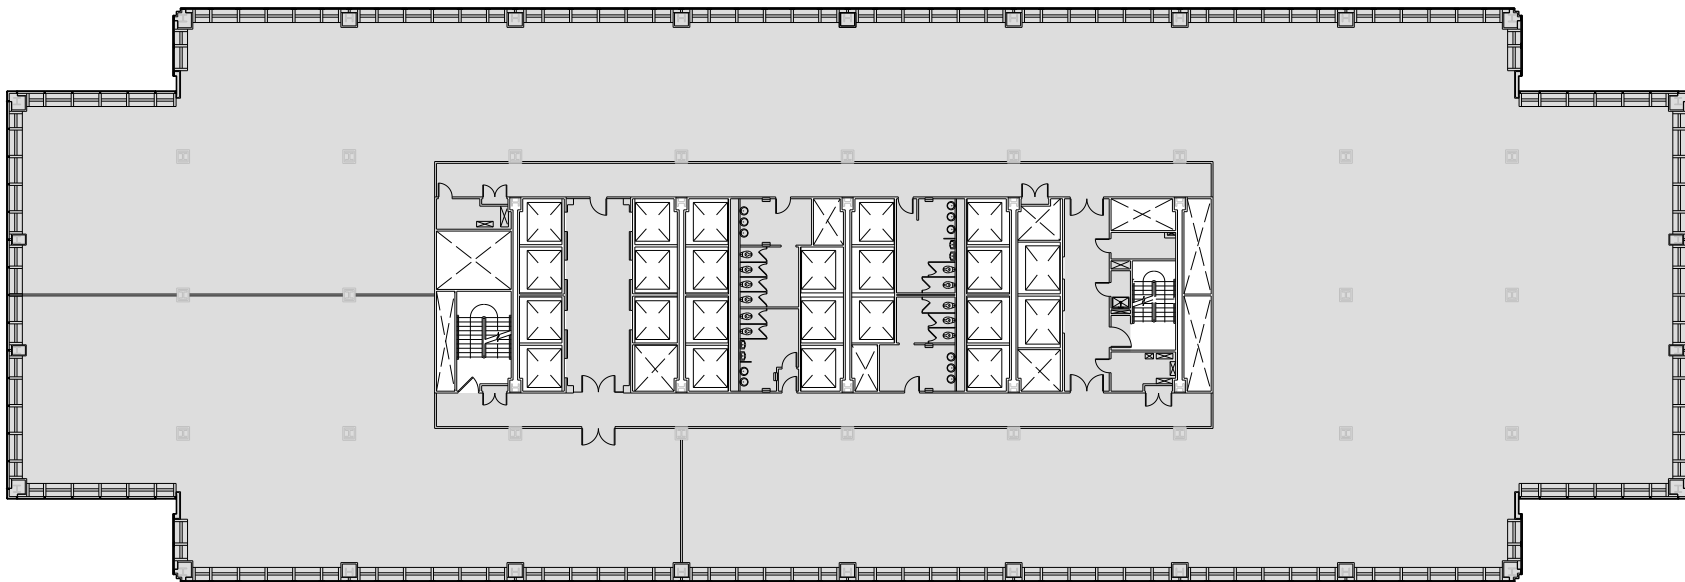

PENN 1

Entire 30th Floor - 36,454 RSF

Leasing Contacts:

Josh Glick	Jared Silverman	Anthony Cugini
212.894.7413	212.894.7458	212.894.7425
jglick@vno.com	jsilverman@vno.com	acugini@vno.com