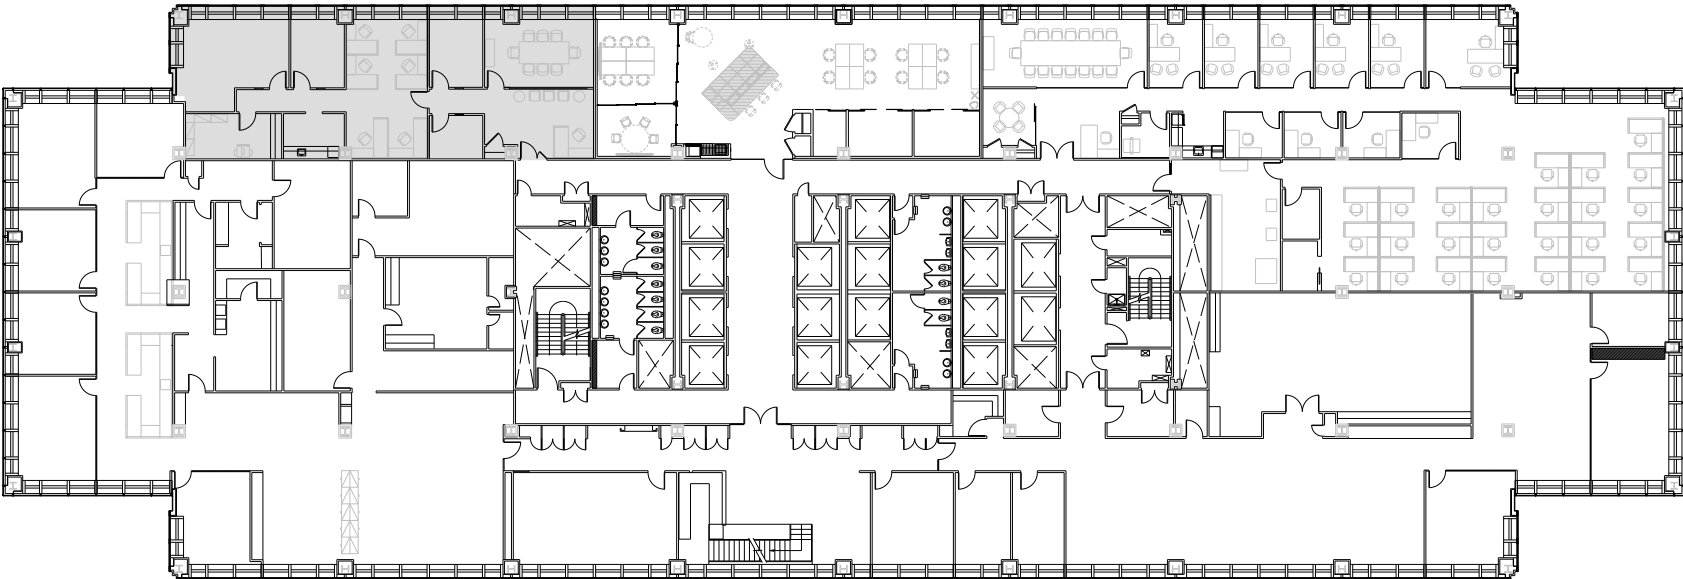

PENN 1

- 3,256 RSF

Leasing Contacts:

Josh Glick	Jared Silverman	Anthony Cugini	Jordan Donohue
212.894.7413	212.894.7458	212.894.7425	212.894.7456
jglick@vno.com	jsilverman@vno.com	acugini@vno.com	jdonohue@vno.com