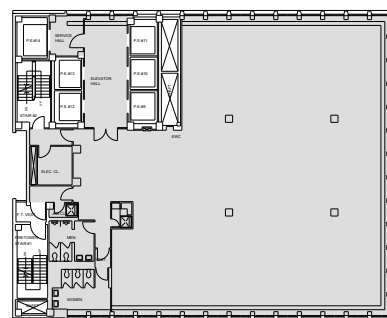

# 280 Park

Entire E23rd Floor - 8,936 RSF

WEST BUILDING

EAST BUILDING

Park Avenue

E48th Street

Leasing Contacts:

Edward Riguardi  
212.894.7923  
eriguardi@vno.com