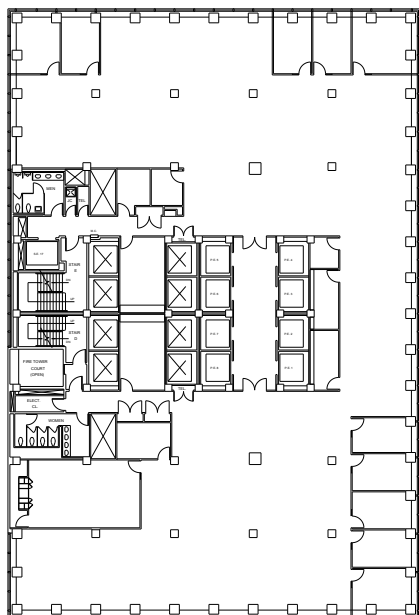

# 280 Park

Entire E23rd Floor - 8,936 RSF

WEST BUILDING

EAST BUILDING

Park Avenue

E48th Street

Leasing Contacts:

Edward Riguardi  
212.894.7923  
eriguardi@vno.com