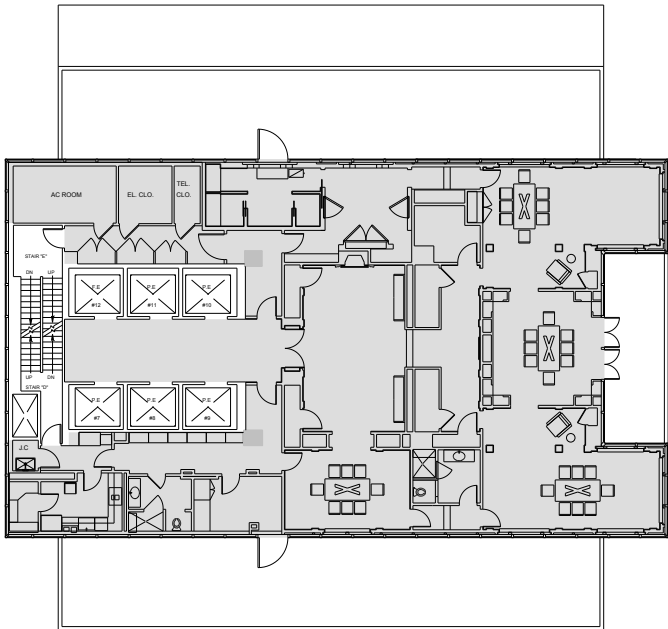

650 Madison

Entire 27th Floor - 6,876 RSF

East 60th Street

Madison Avenue

East 59th Street

Leasing Contacts:

Jared Solomon
212.894.7410
jsolomon@vno.com