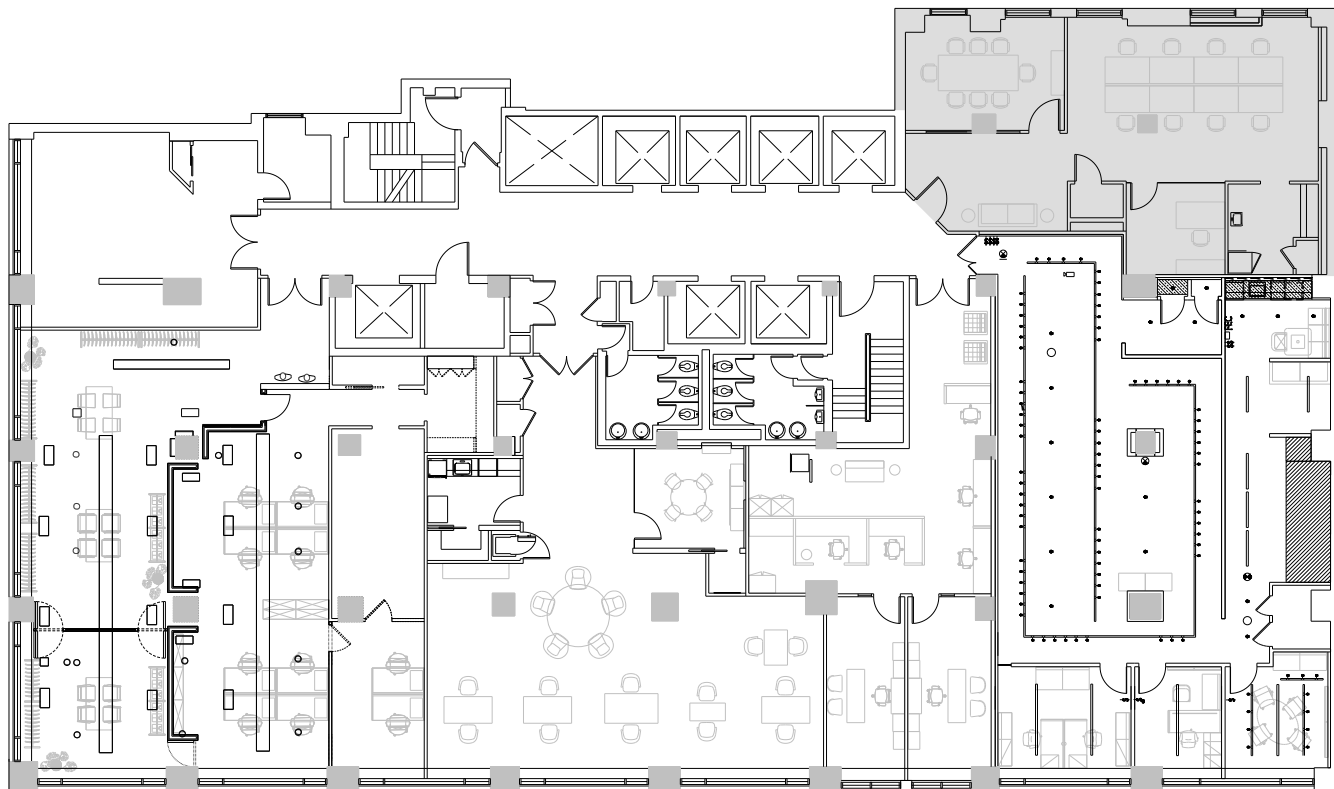

595 Madison

Partial 8th Floor - 2,105 RSF

Leasing Contacts:

Ryan Levy
212.894.7472
rlevy@vno.com