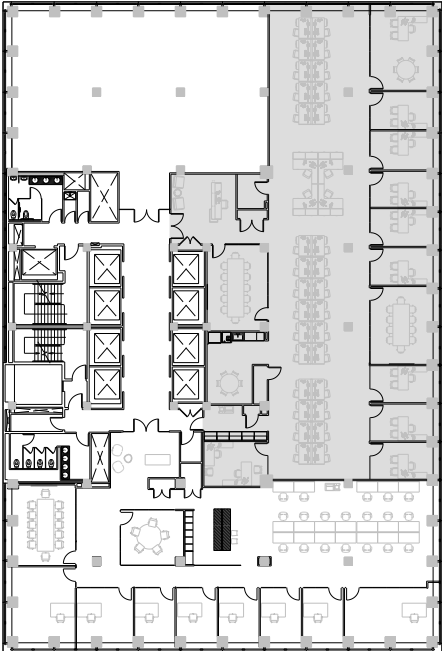

280 Park

W28th Floor

Leasing Contacts:

Edward Riguardi Alex Bedell
212.894.7923 212.894.7407
eriguardi@vno.com abedell@vno.com