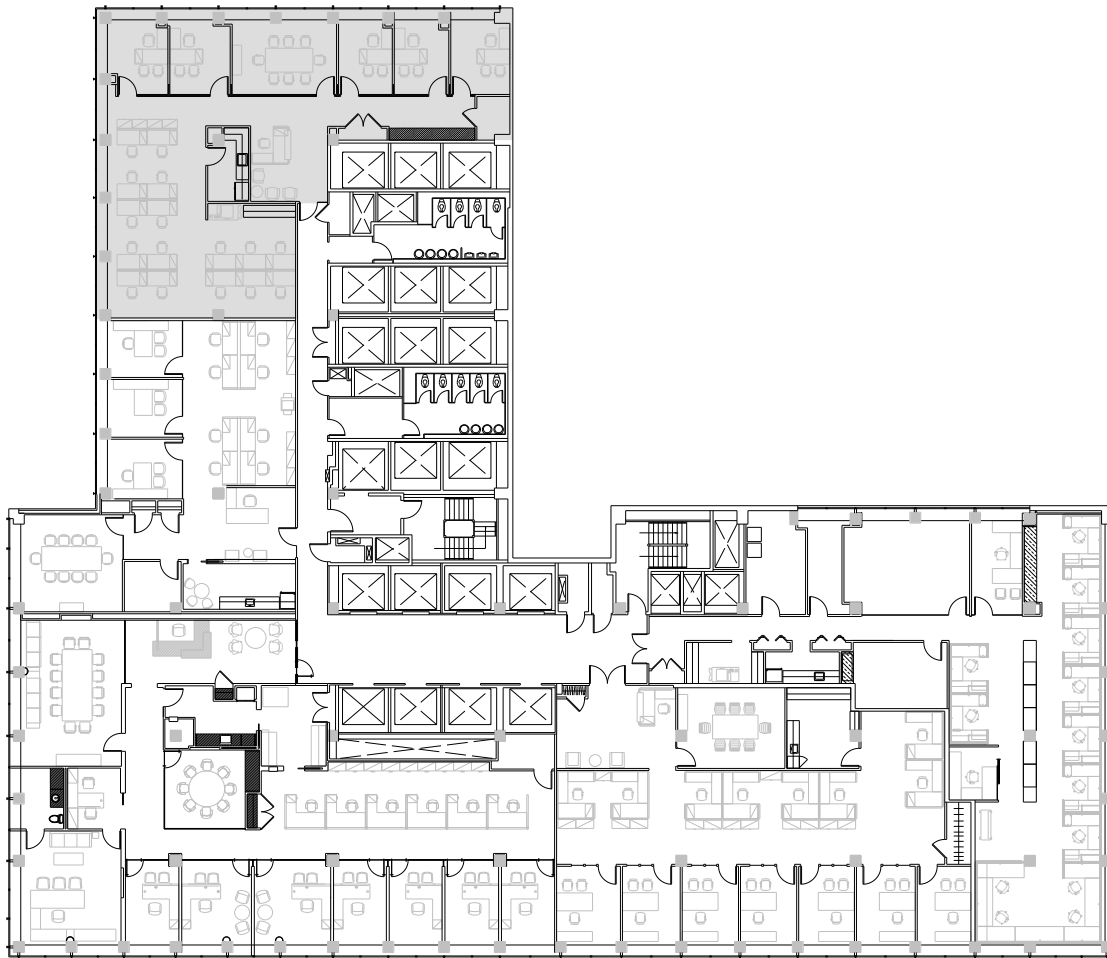

888 Seventh

Partial 6th Floor - 4,027 RSF

Leasing Contacts:

Edward Riguardi	Alex Bedell	Ryan Levy
212.894.7923	212.894.7407	212.894.7472
eriguardi@vno.com	abedell@vno.com	rlevy@vno.com