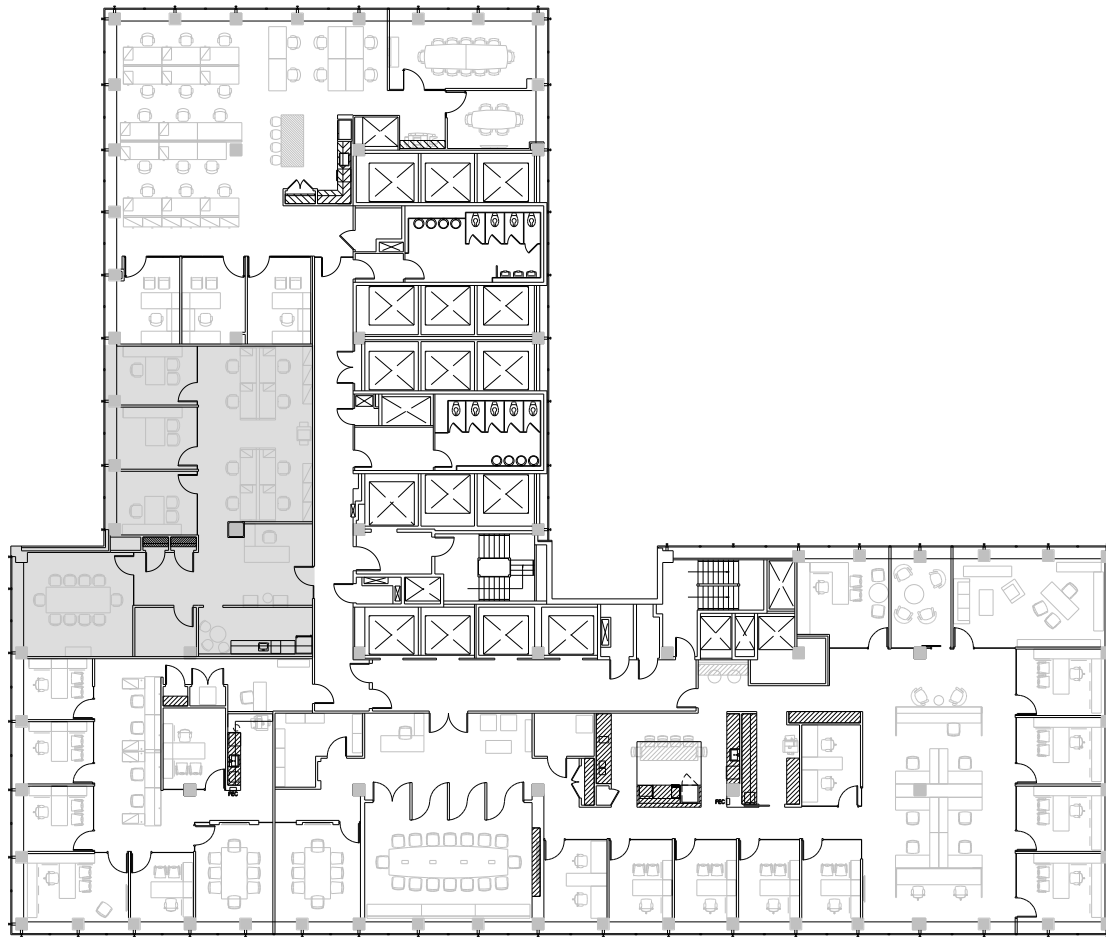

888 Seventh

Partial 16th Floor - 2,885 RSF

Leasing Contacts:

Edward Riguardi	Alex Bedell	Ryan Levy
212.894.7923	212.894.7407	212.894.7472
eriguardi@vno.com	abedell@vno.com	rlevy@vno.com