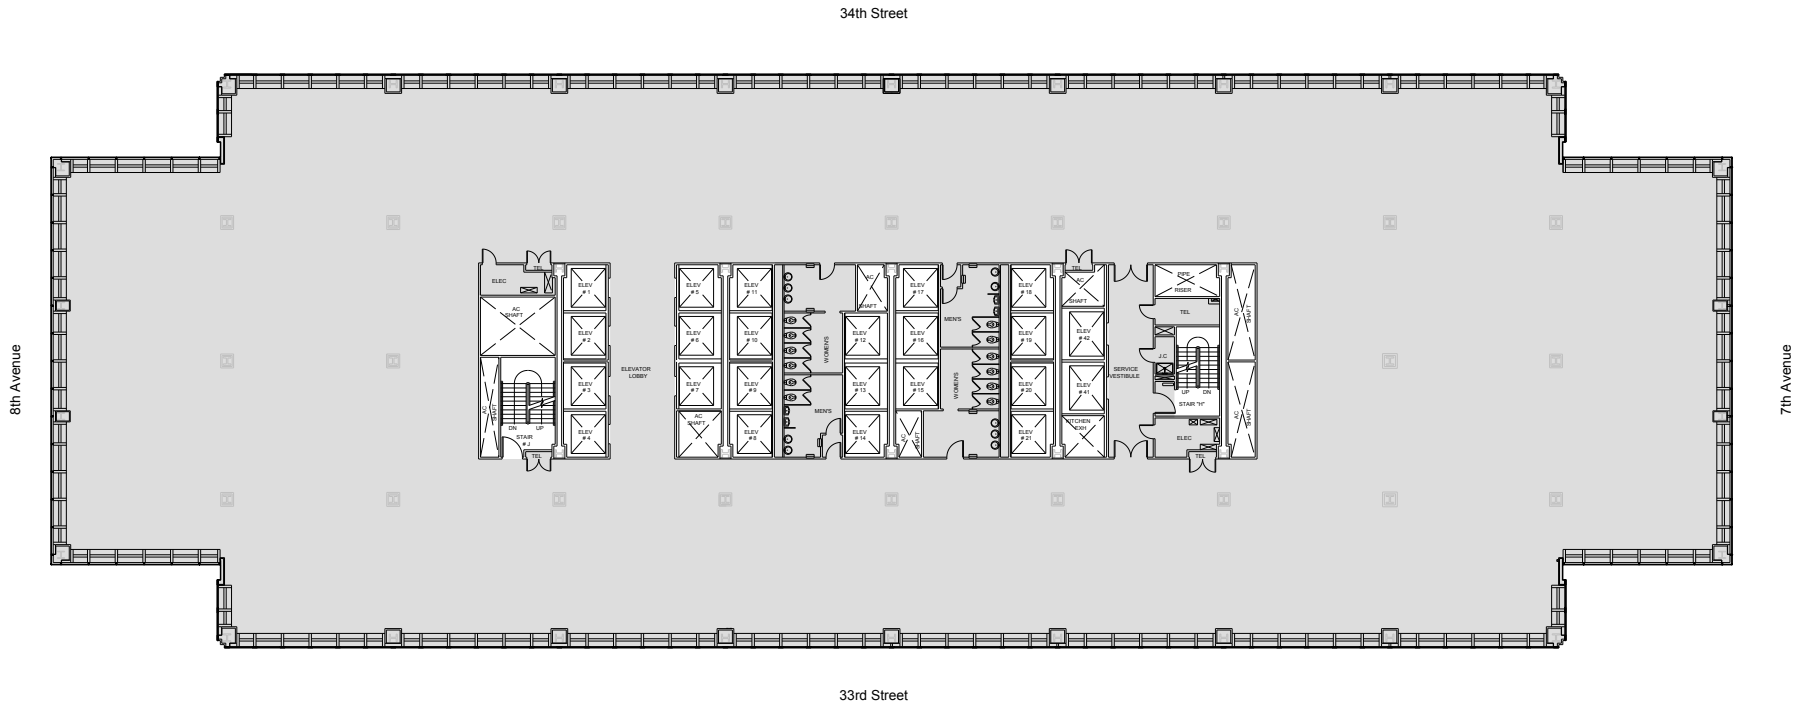

# PENN 1

Entire 28th Floor - 36,454 RSF

Leasing Contacts:

Josh Glick	Jared Silverman	Anthony Cugini
212.894.7413	212.894.7458	212.894.7425
jglick@vno.com	jsilverman@vno.com	acugini@vno.com

**VORNADO**  
REALTY TRUST