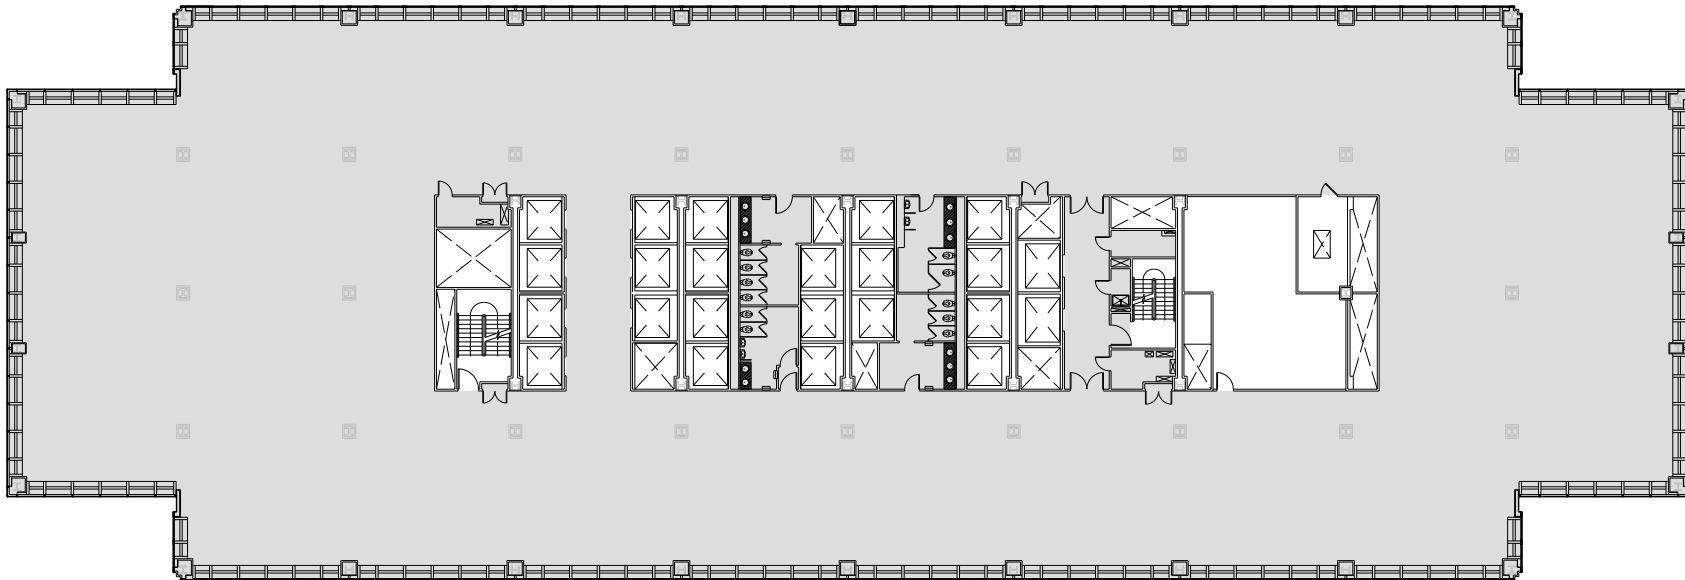

PENN 1

Entire 26th Floor - 34,999 RSF

Leasing Contacts:

Josh Glick	Jared Silverman	Anthony Cugini
212.894.7413	212.894.7458	212.894.7425
jglick@vno.com	jsilverman@vno.com	acugini@vno.com