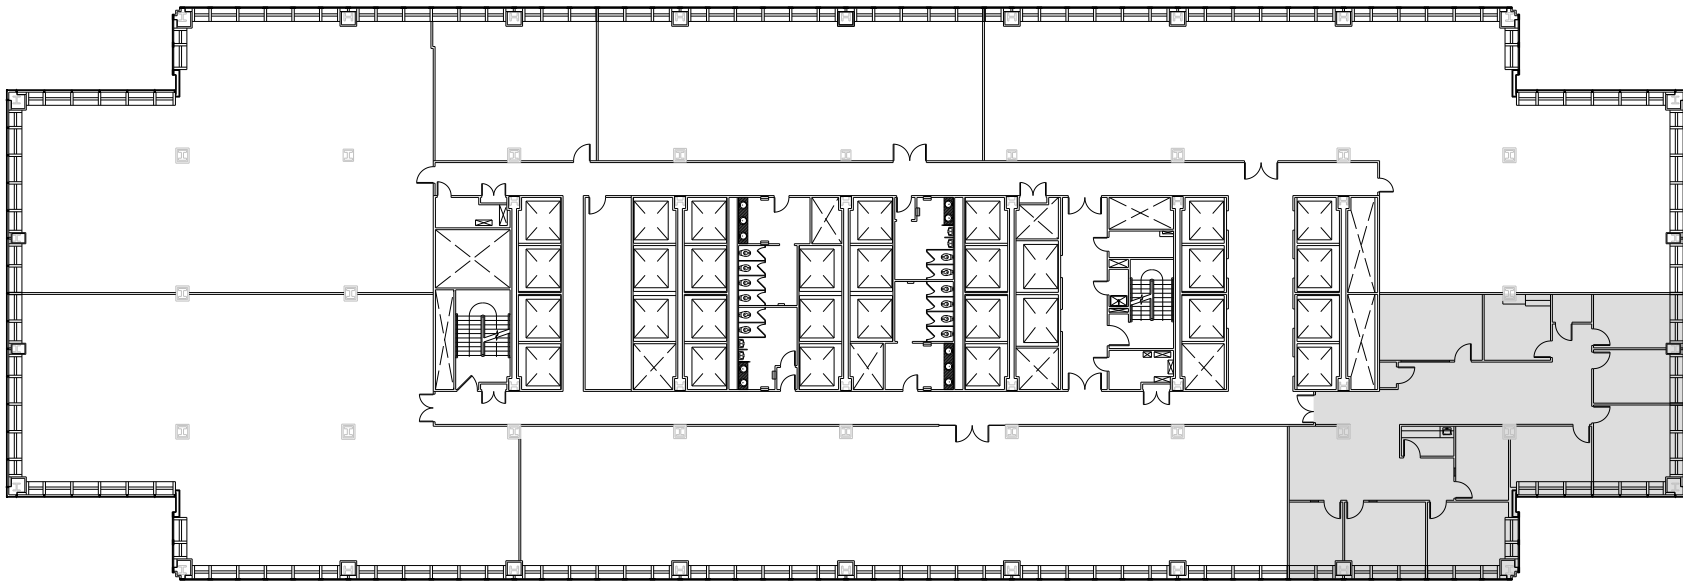

PENN 1

Partial 14th Floor - 4,781 RSF

Leasing Contacts:

Josh Glick	Jared Silverman	Anthony Cugini
212.894.7413	212.894.7458	212.894.7425
jglick@vno.com	jsilverman@vno.com	acugini@vno.com