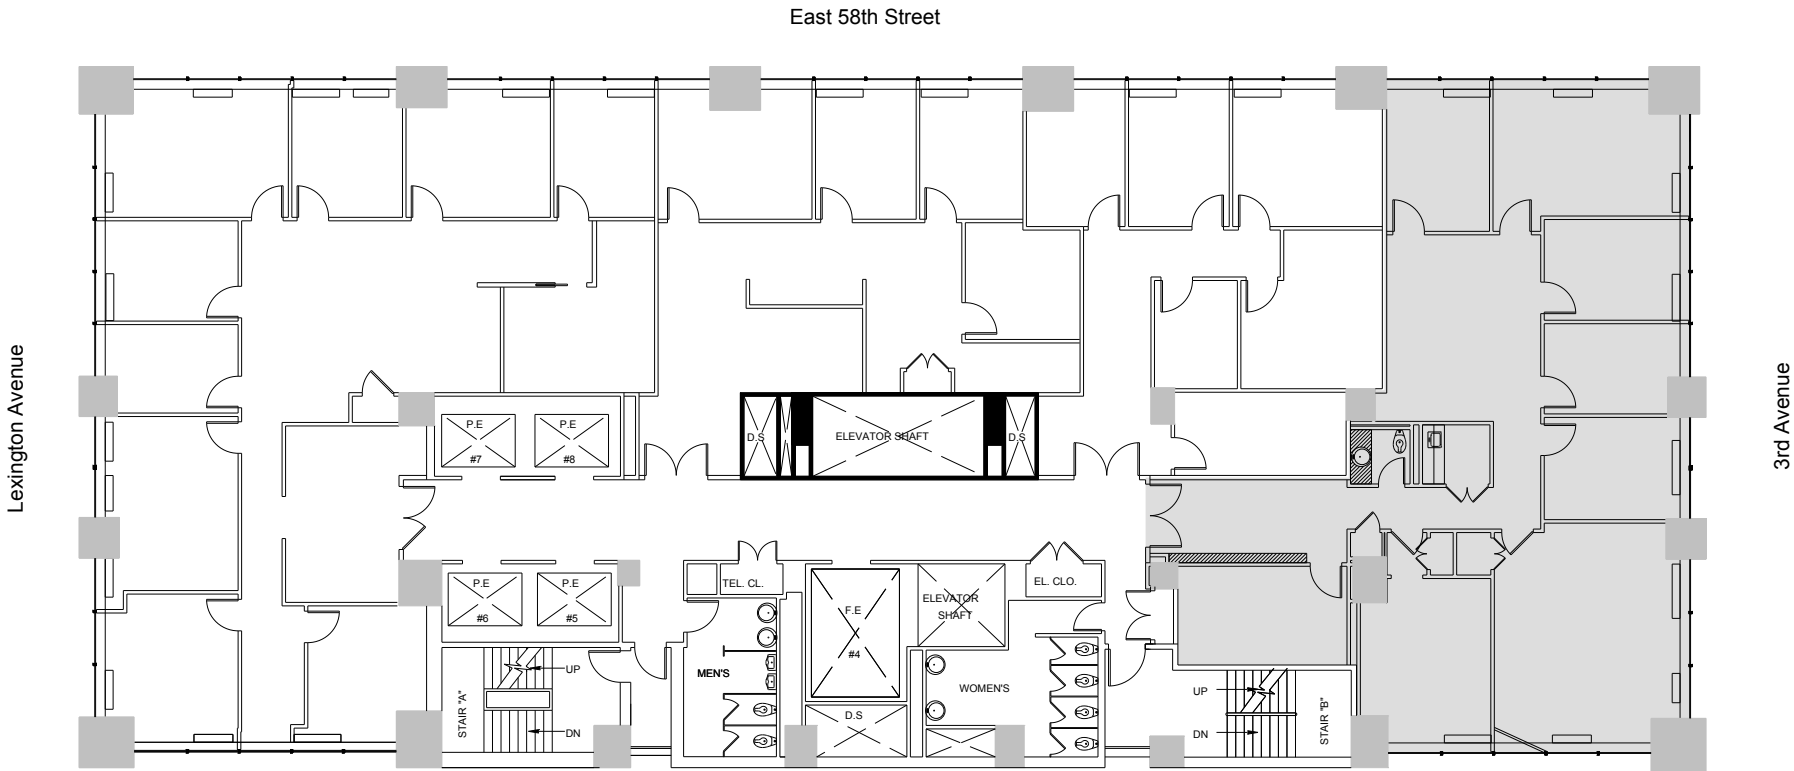

A & D Building

Partial 27th Floor - 3,652 RSF

Leasing Contacts:

Ryan Levy
212.894.7472
rlevy@vno.com

VORNADO
REALTY TRUST