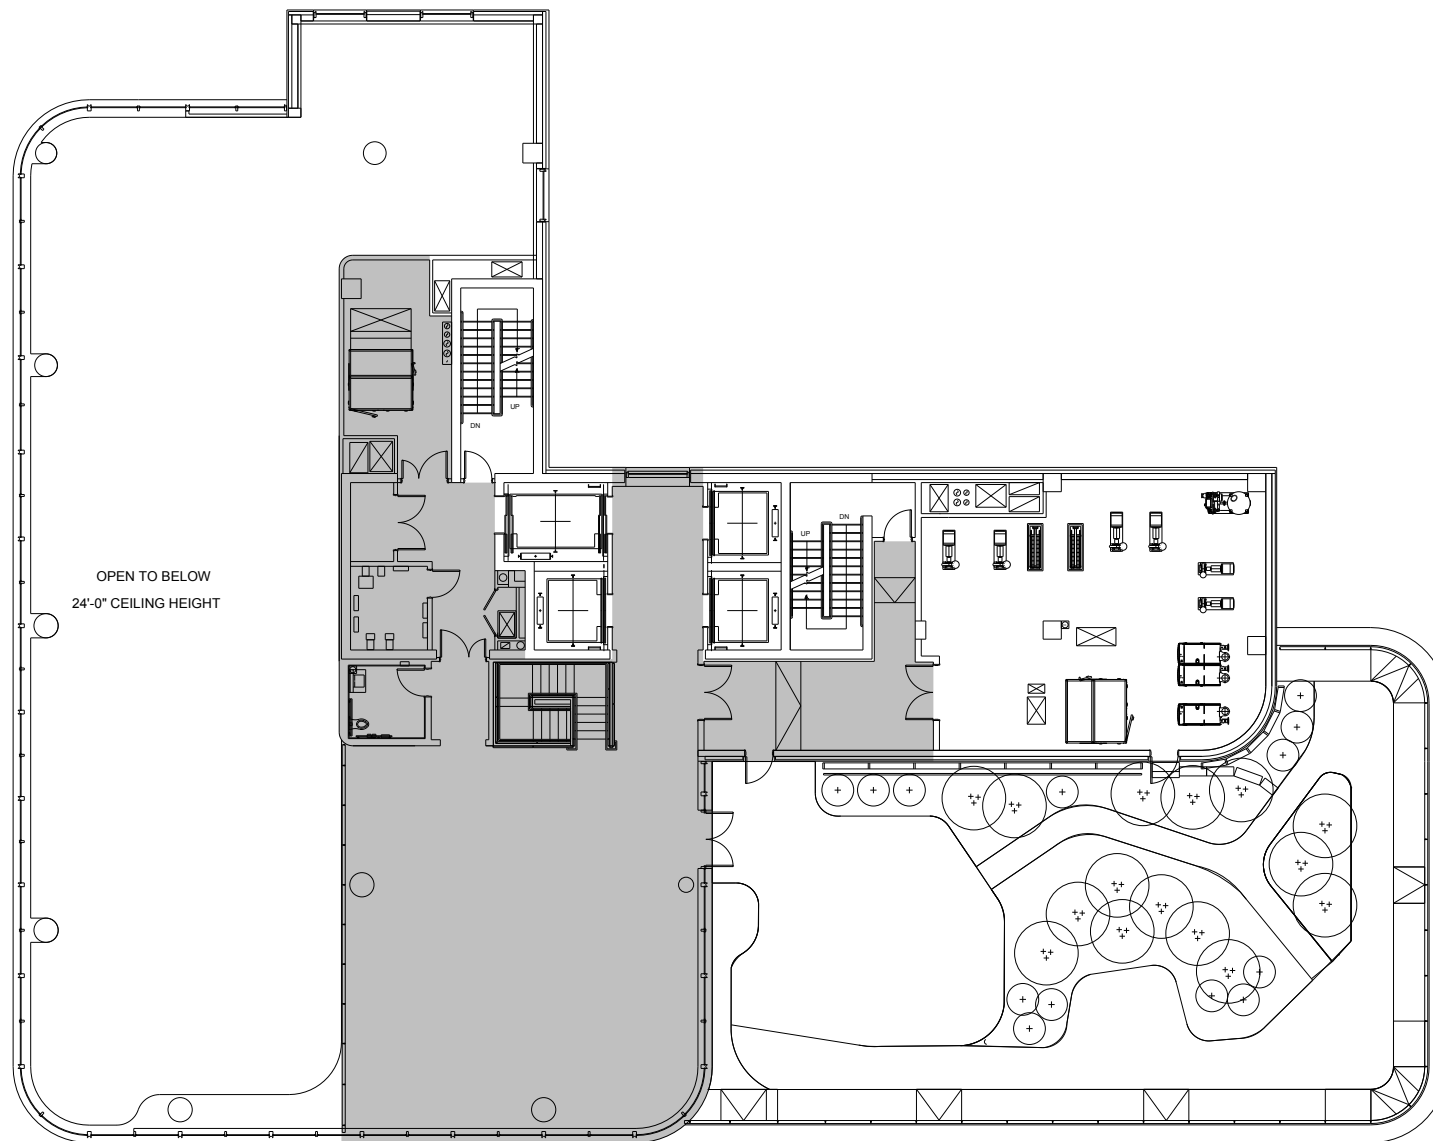

Suite 1100
Approx: 4,700 SF

Leasing Contacts:

Josh Glick	Jared Silverman	Jared Solomon
212.894.7413	212.894.7458	212.894.7410
jglick@vno.com	jsilverman@vno.com	jsolomon@vno.com

VORNADO
REALTY TRUST