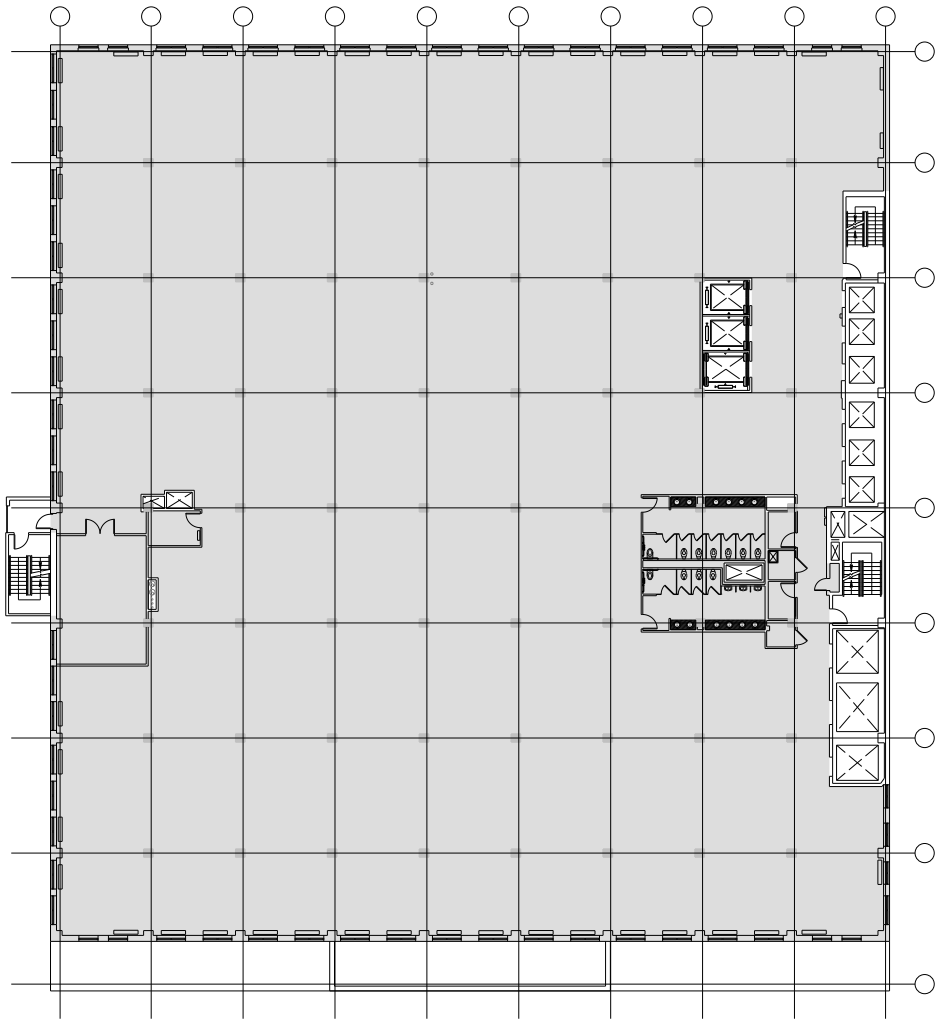

330 West 34th

Entire 9th Floor - 43,096 RSF

Leasing Contacts:

Josh Glick	Jared Silverman	Jordan Donohue
212.894.7413	212.894.7458	212.894.7456
jglick@vno.com	jsilverman@vno.com	jdonohue@vno.com