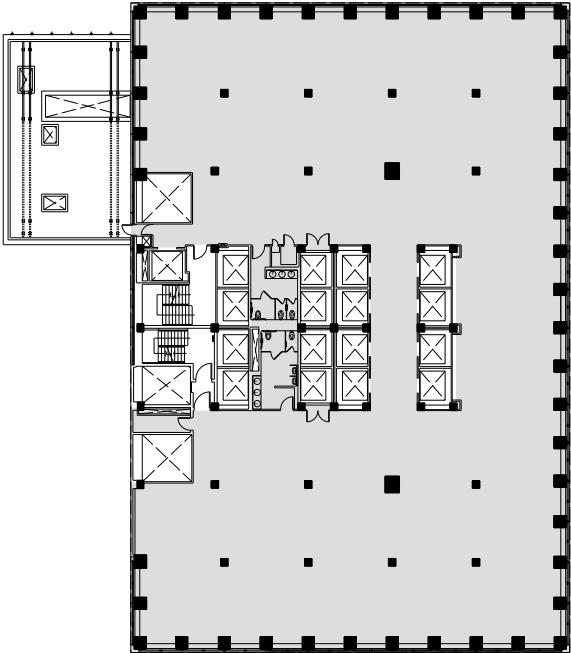

280 Park

W19th Floor

Leasing Contacts:

Edward Riguardi Alex Bedell
212.894.7923 212.894.7407
eriguardi@vno.com abedell@vno.com