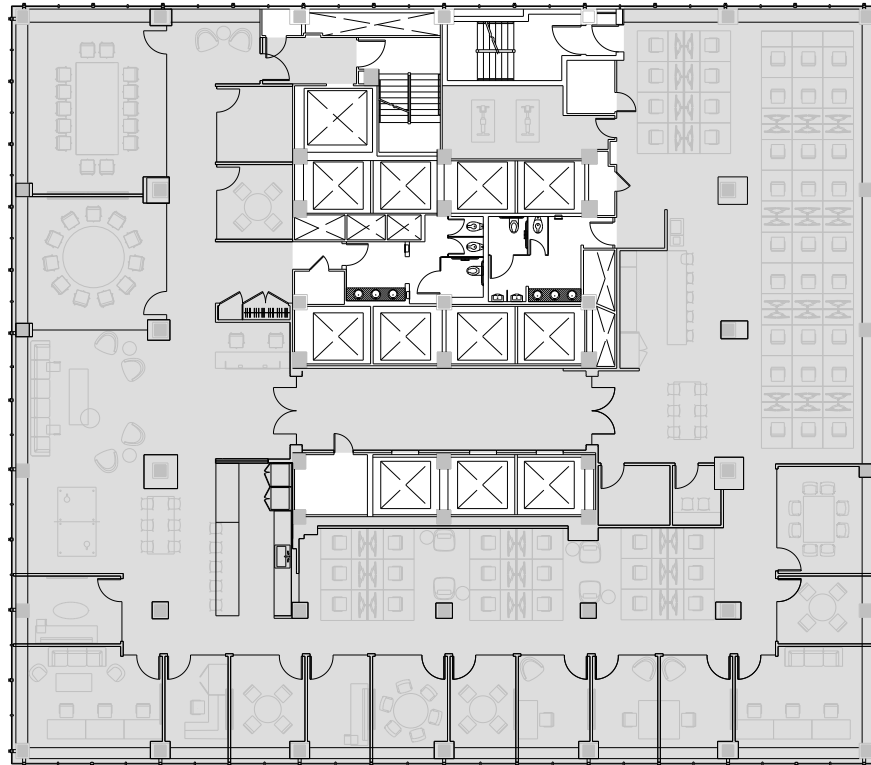

90 Park

Entire 20th Floor - 13,200 RSF

Leasing Contacts:

Jared Silverman	Ryan Levy
212.894.7458	212.894.7472
jsilverman@vno.com	rlevy@vno.com