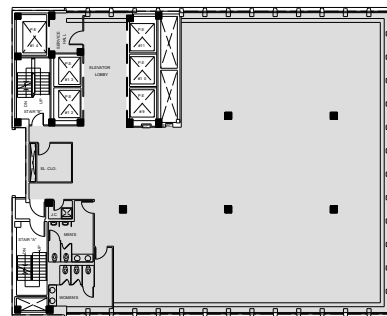

# 280 Park

Entire E27th Floor - 8,936 RSF

WEST BUILDING

EAST BUILDING

Park Avenue

E48th Street

Leasing Contacts:

Edward Riguardi  
212.894.7923  
eriguardi@vno.com