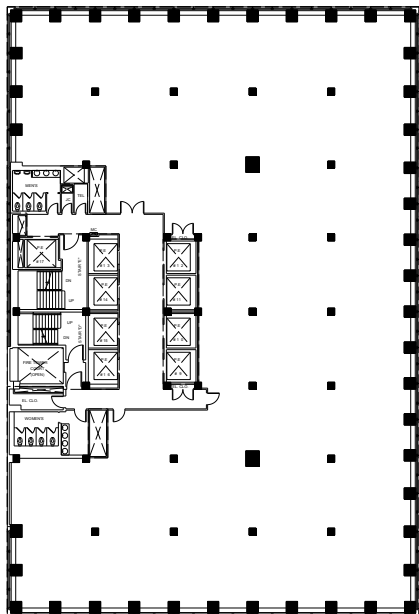

# 280 Park

Entire E27th Floor - 8,936 RSF

WEST BUILDING

EAST BUILDING

Park Avenue

E48th Street

Leasing Contacts:

Edward Riguardi  
212.894.7923  
eriguardi@vno.com