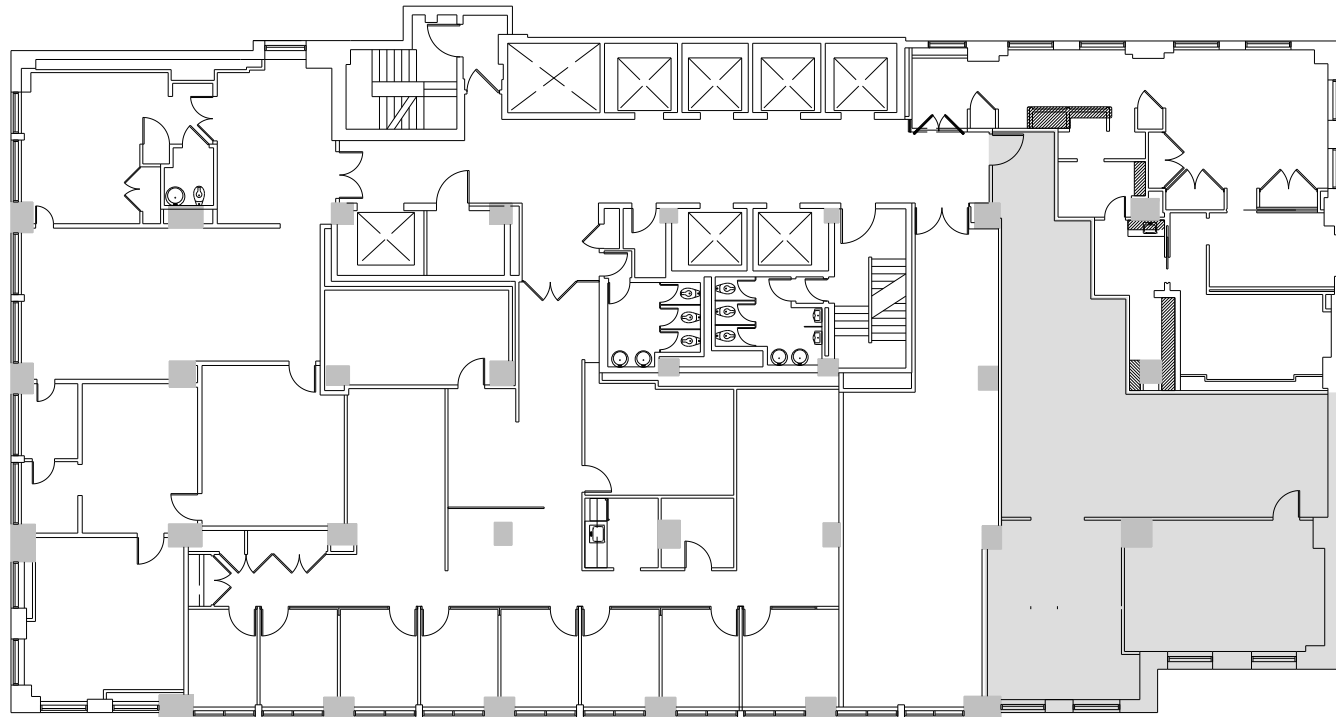

595 Madison

Partial 11th Floor - 2,606 RSF

Leasing Contacts:

Ryan Levy
212.894.7472
rlevy@vno.com