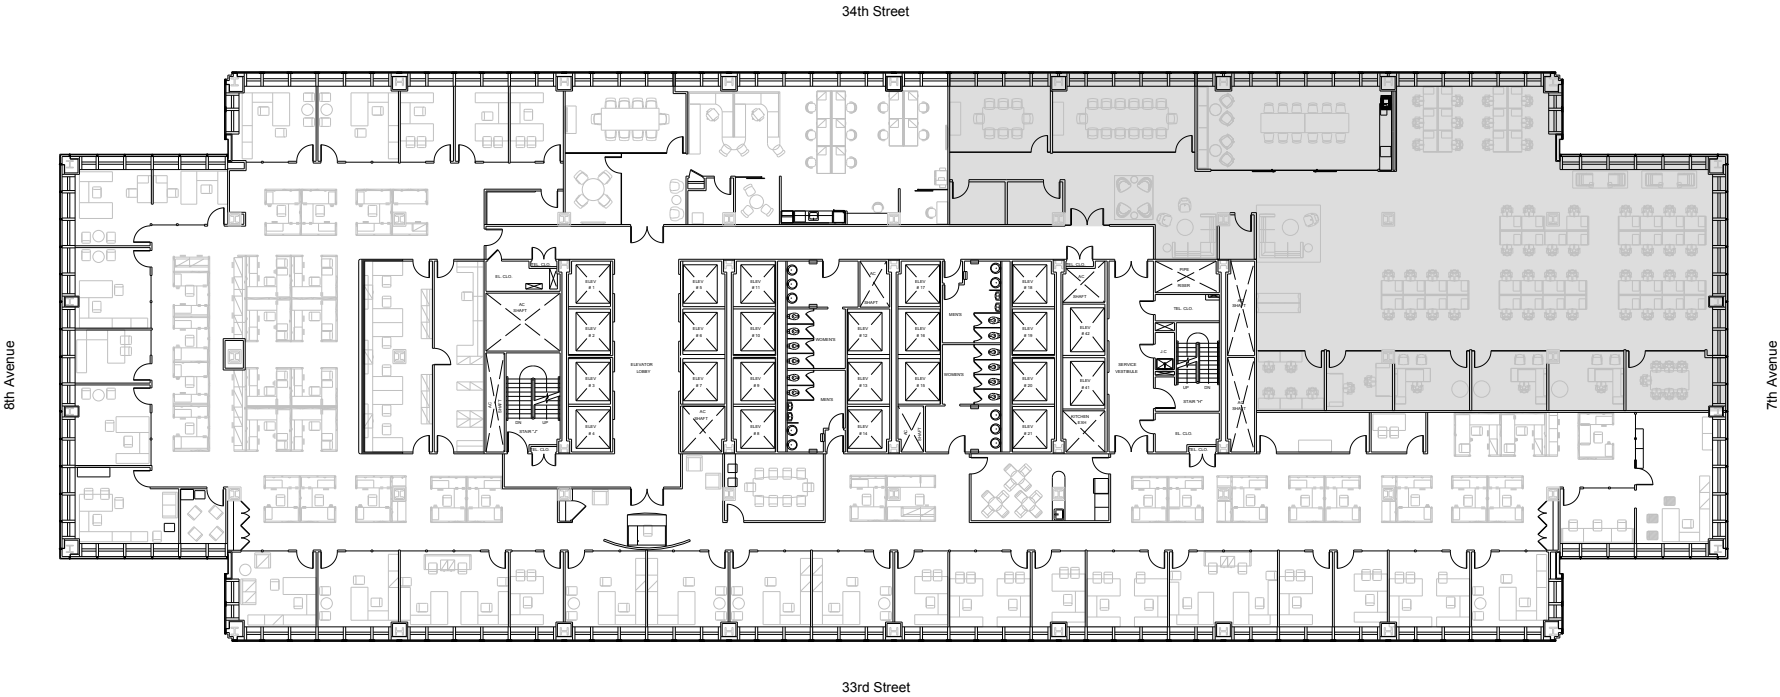

PENN 1

Partial 27th Floor - 9,841 RSF

Leasing Contacts:

Josh Glick	Jared Silverman	Anthony Cugini
212.894.7413	212.894.7458	212.894.7425
jglick@vno.com	jsilverman@vno.com	acugini@vno.com