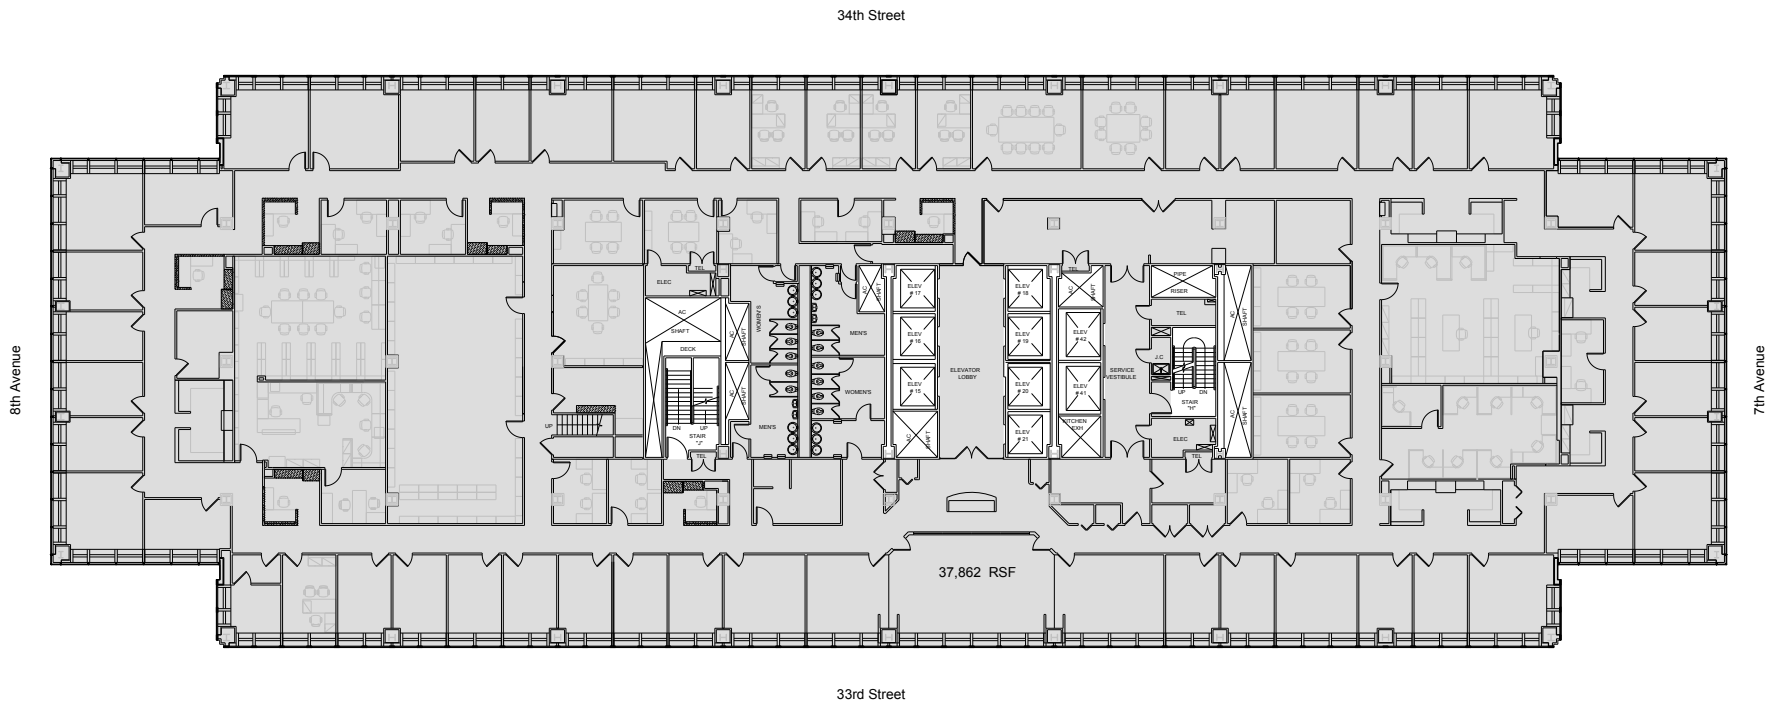

PENN 1

Entire 48th Floor - 37,862 RSF

Leasing Contacts:

Josh Glick	Jared Silverman	Anthony Cugini
212.894.7413	212.894.7458	212.894.7425
jglick@vno.com	jsilverman@vno.com	acugini@vno.com