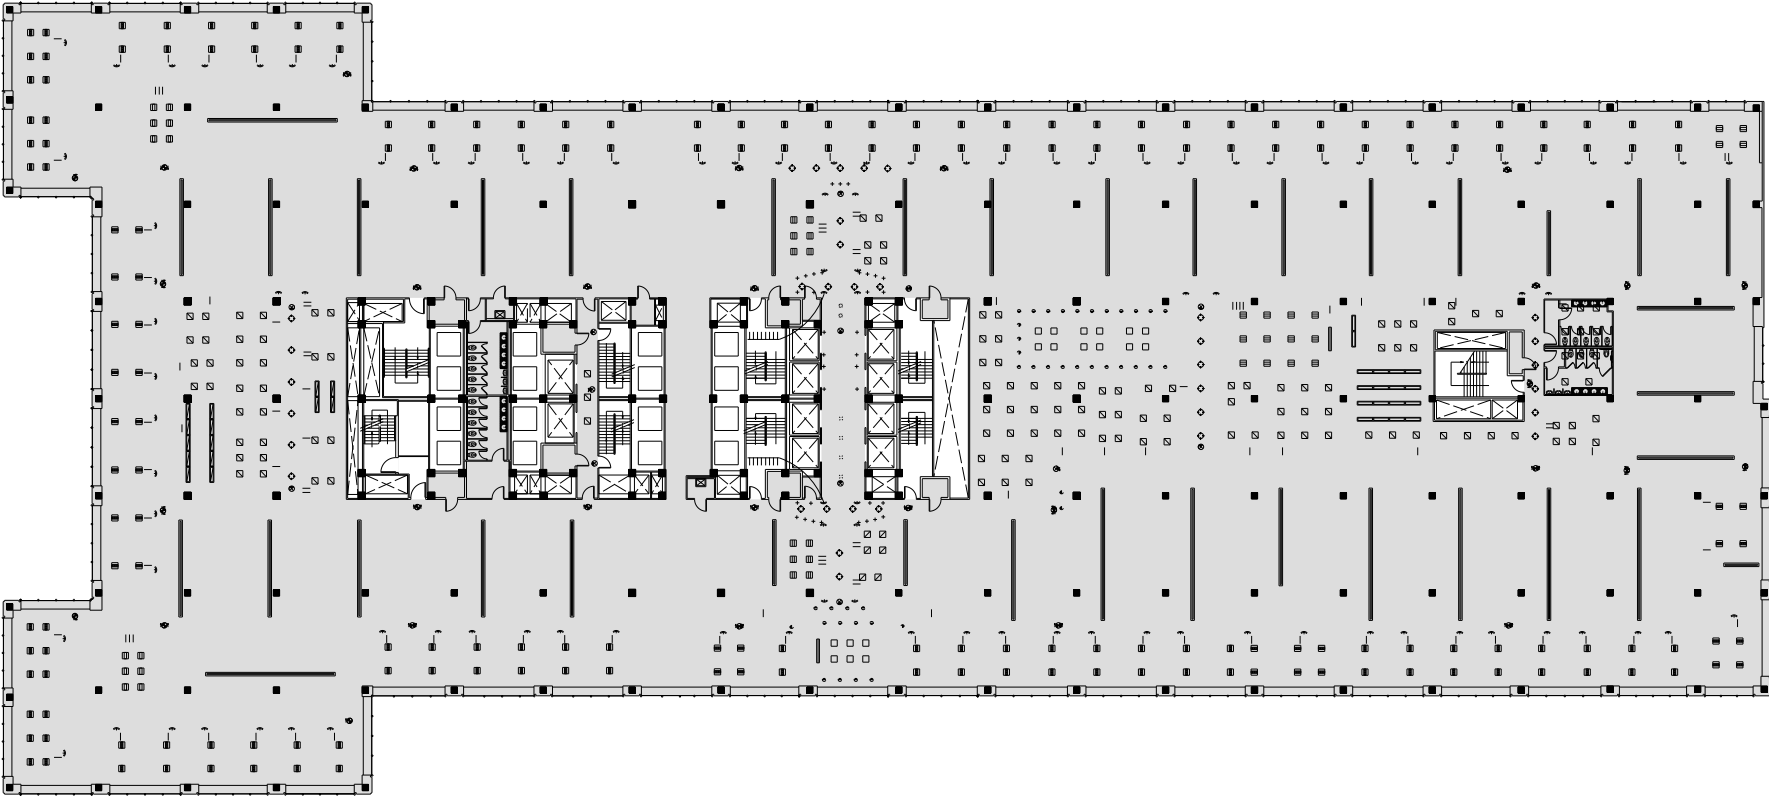

# 1290 Avenue of the Americas

Entire 11th Floor - 86,923 RSF

Leasing Contacts:

Edward Riguardi    Ryan Levy  
212.894.7923        212.894.7472  
eriguardi@vno.com    rlevy@vno.com