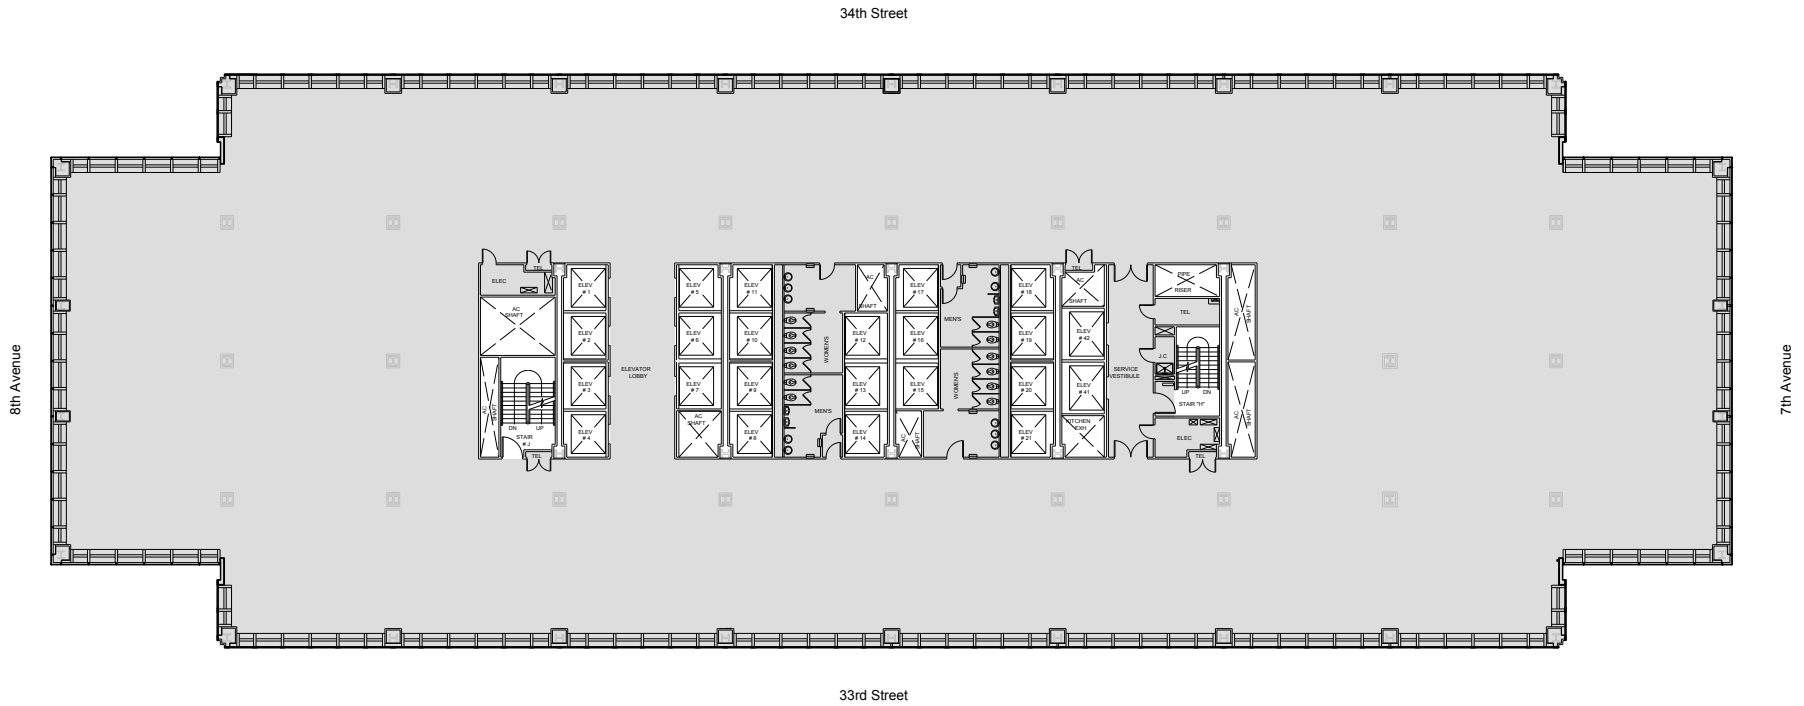

PENN 1

Entire 28th Floor - 36,518 RSF

Leasing Contacts:

Josh Glick Jared Silverman
212.894.7413 212.894.7458
jglick@vno.com jsilverman@vno.com

VORNADO
REALTY TRUST