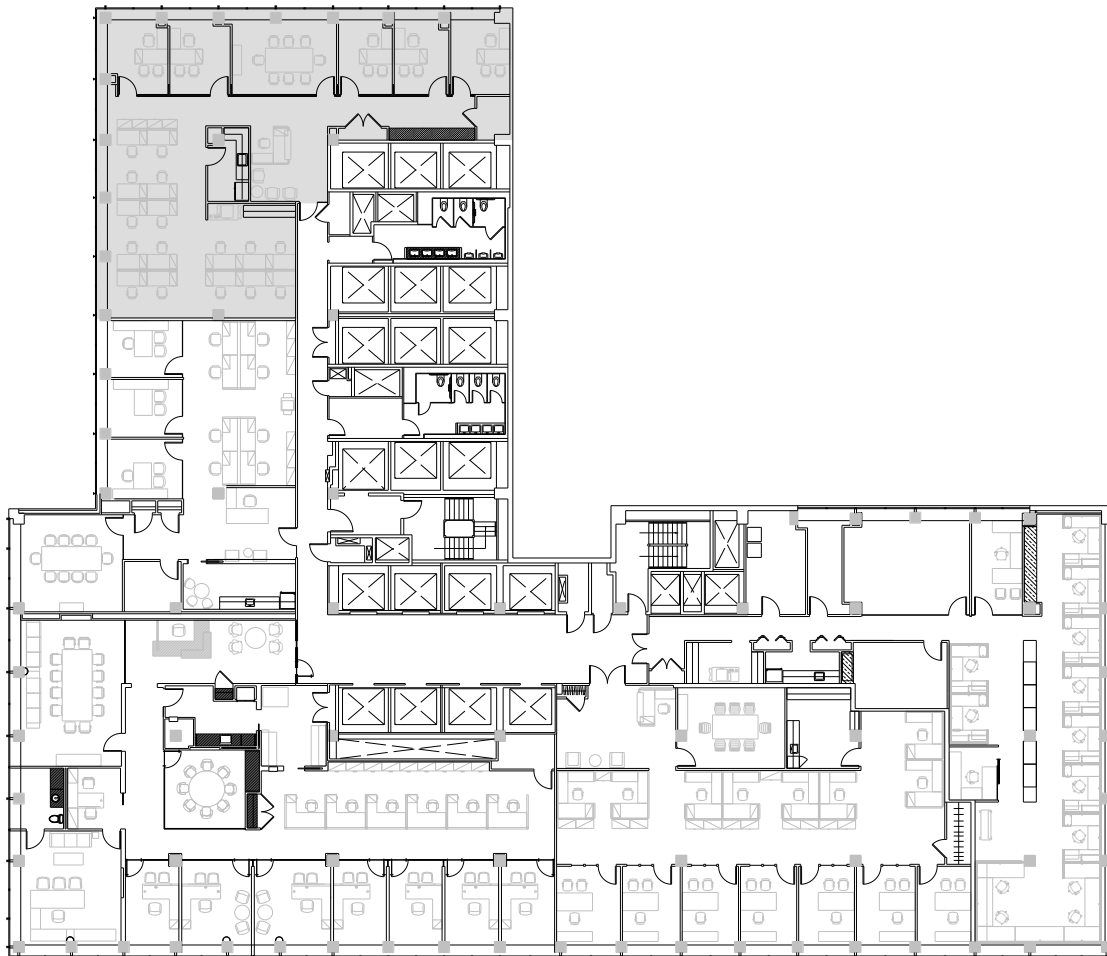

888 Seventh

Partial 6th Floor - 4,027 RSF

Leasing Contacts:

Edward Riguardi	Alex Bedell	Ryan Levy
212.894.7923	212.894.7407	212.894.7472
eriguardi@vno.com	abedell@vno.com	rlevy@vno.com