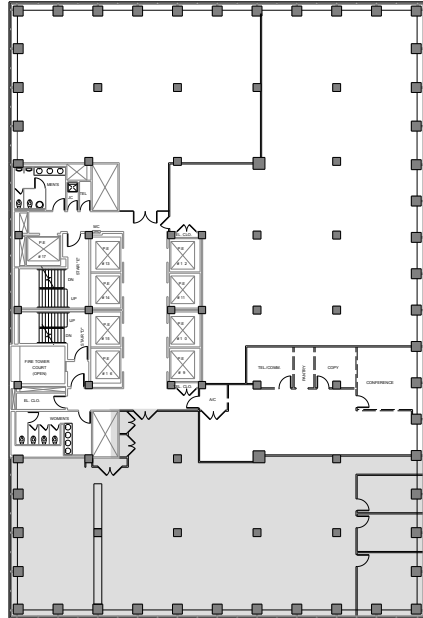

280 Park Avenue

Partial W28th Floor - 6,828 RSF

WEST BUILDING

EAST BUILDING

Park Avenue

E48th Street

Leasing Contacts:

Edward Riguardi
212.894.7923
eriguardi@vno.com