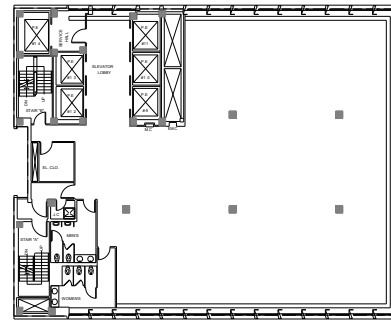

280 Park Avenue

Partial W28th Floor - 6,828 RSF

WEST BUILDING

EAST BUILDING

Park Avenue

E48th Street

Leasing Contacts:

Edward Riguardi
212.894.7923
eriguardi@vno.com