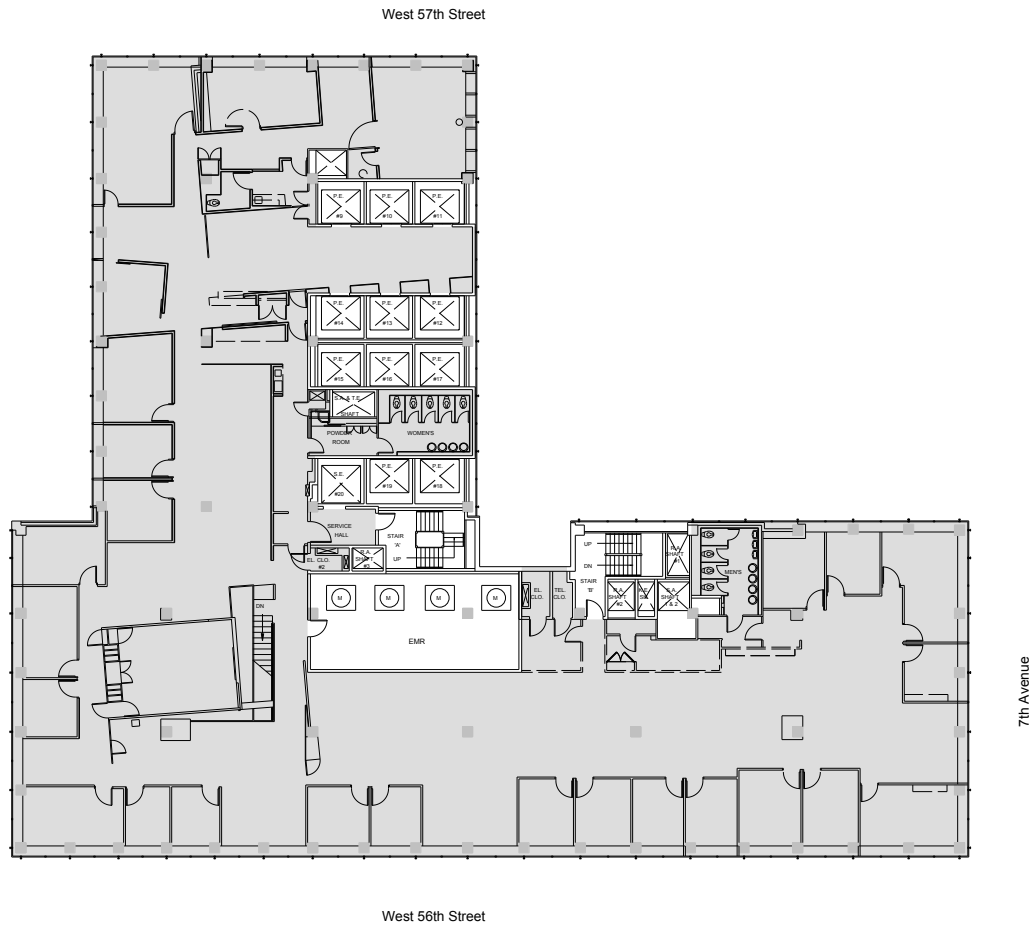

888 Seventh

Entire 20th Floor - 18,622 RSF

Leasing Contacts:

Jared Solomon
212.894.7410
jsolomon@vno.com

VORNADO
REALTY TRUST