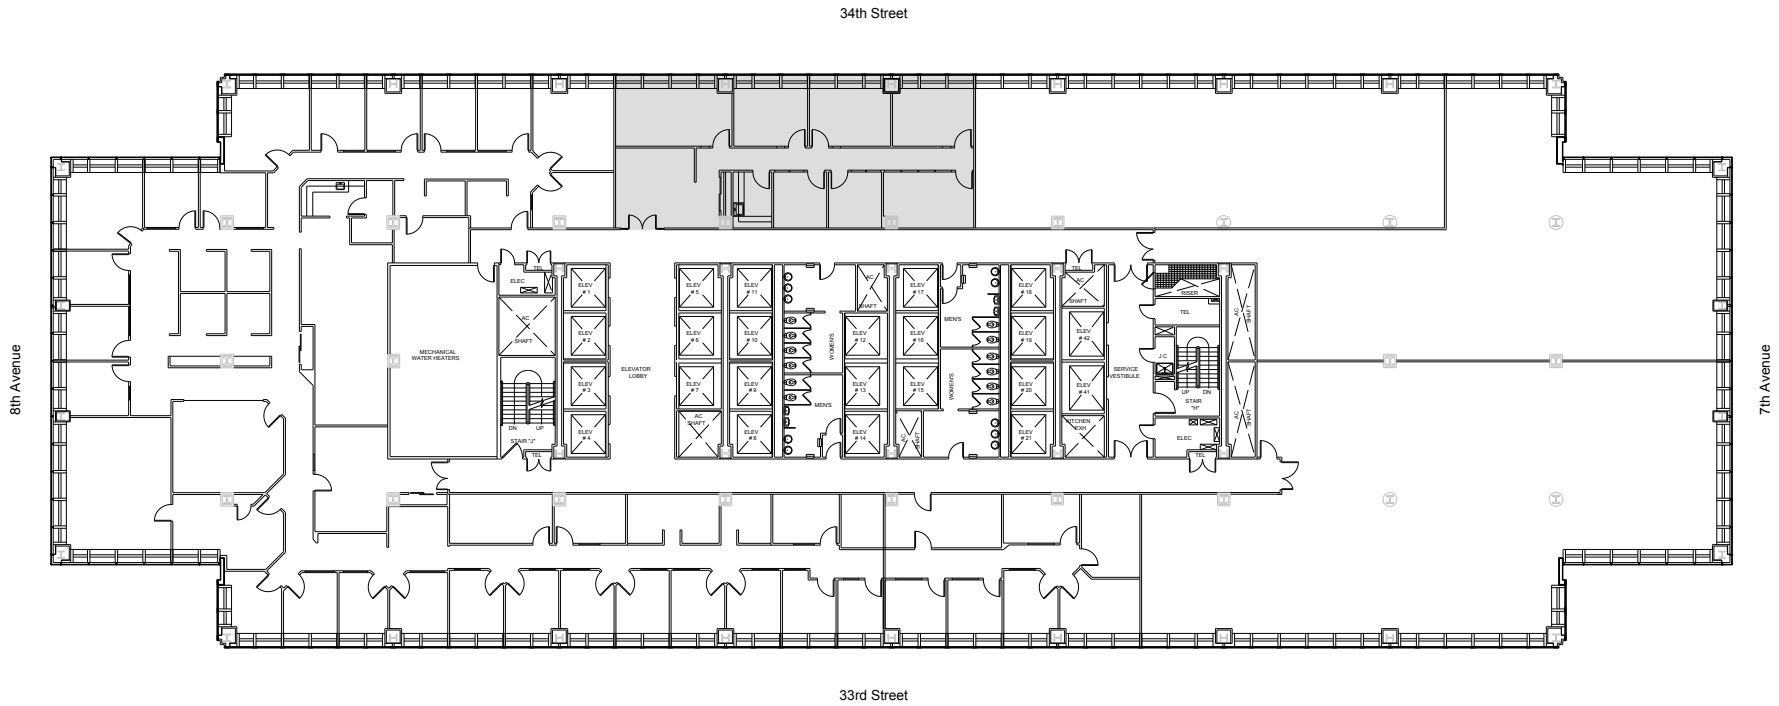

PENN 1

Partial 33rd Floor - 2,900 RSF

Leasing Contacts:

Josh Glick	Jared Silverman	Anthony Cugini
212.894.7413	212.894.7458	212.894.7425
jglick@vno.com	jsilverman@vno.com	acugini@vno.com

VORNADO
REALTY TRUST