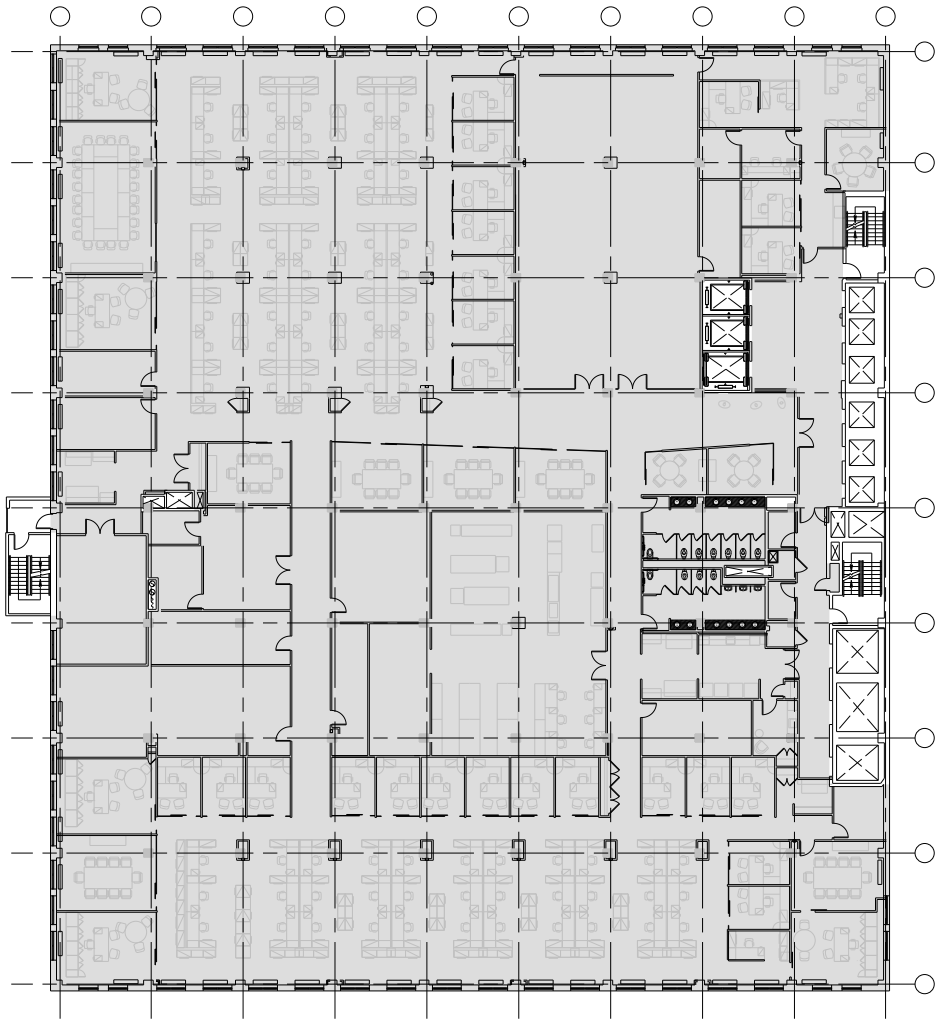

330 West 34th

Entire 7th Floor - 45,649 RSF

Leasing Contacts:

| | | |
|--|--|--|
| Josh Glick | Jared Silverman | Jordan Donohue |
| 212.894.7413 | 212.894.7458 | 212.894.7456 |
| jglick@vno.com | jsilverman@vno.com | jdonohue@vno.com |