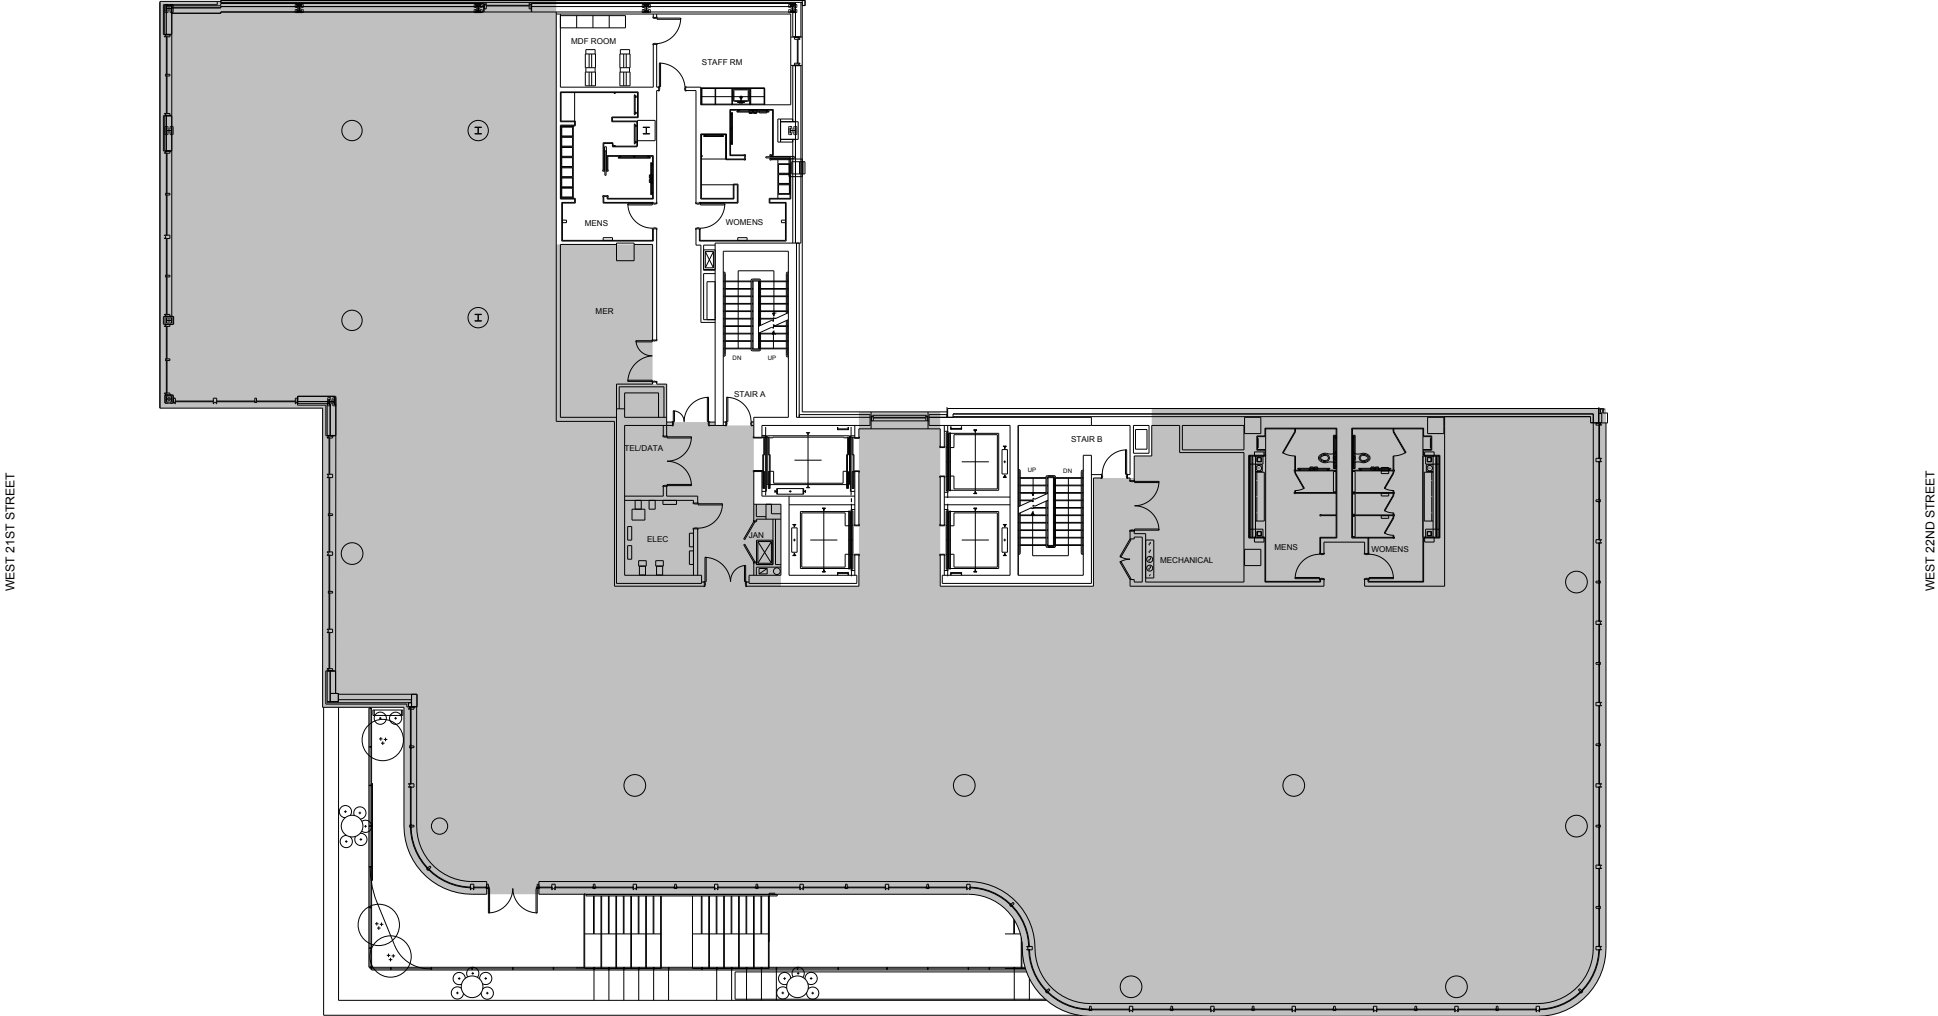

Suite 400
Approx: 18,500 SF

Leasing Contacts:

Josh Glick	Jared Silverman	Jared Solomon
212.894.7413	212.894.7458	212.894.7410
jglick@vno.com	jsilverman@vno.com	jsolomon@vno.com