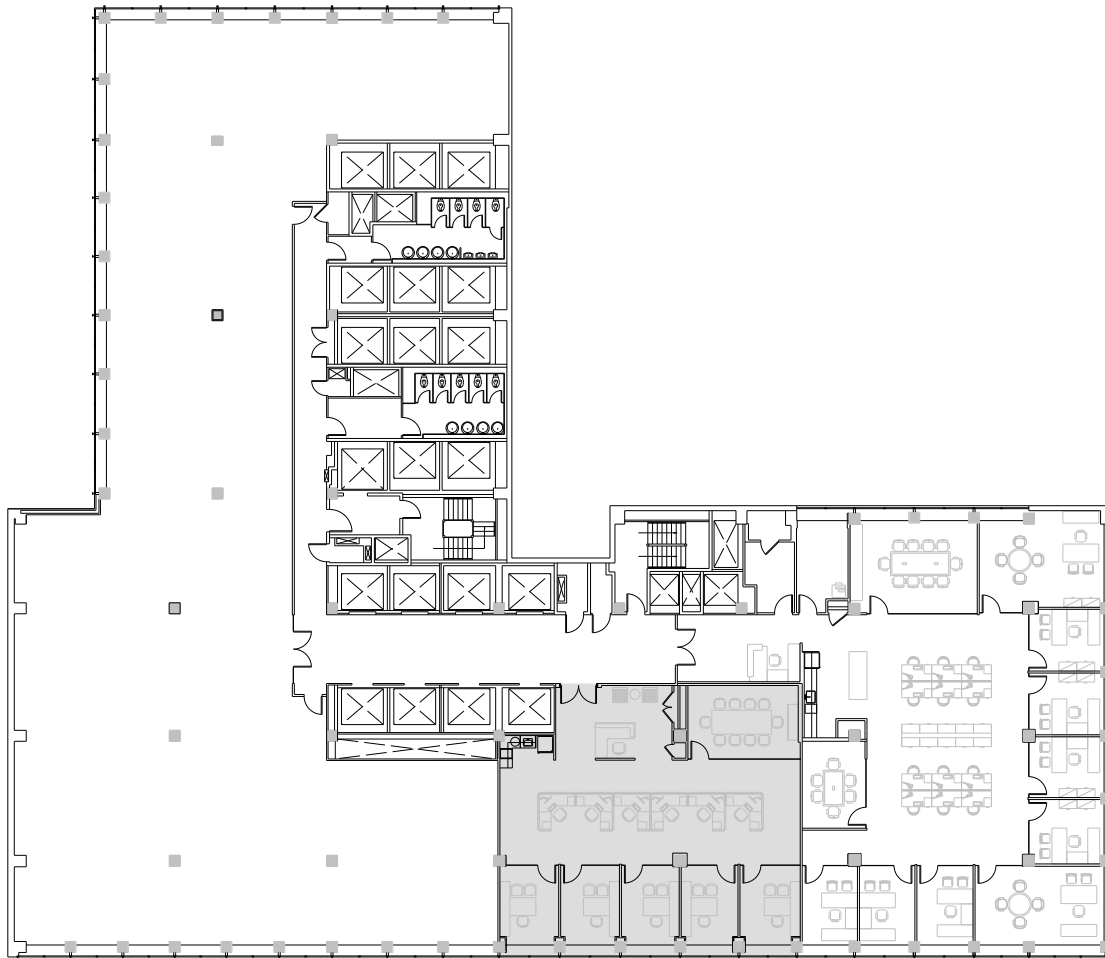

888 Seventh

Partial 4th Floor - 3,450 RSF

Leasing Contacts:

Edward Riguardi	Alex Bedell	Ryan Levy
212.894.7923	212.894.7407	212.894.7472
eriguardi@vno.com	abedell@vno.com	rlevy@vno.com