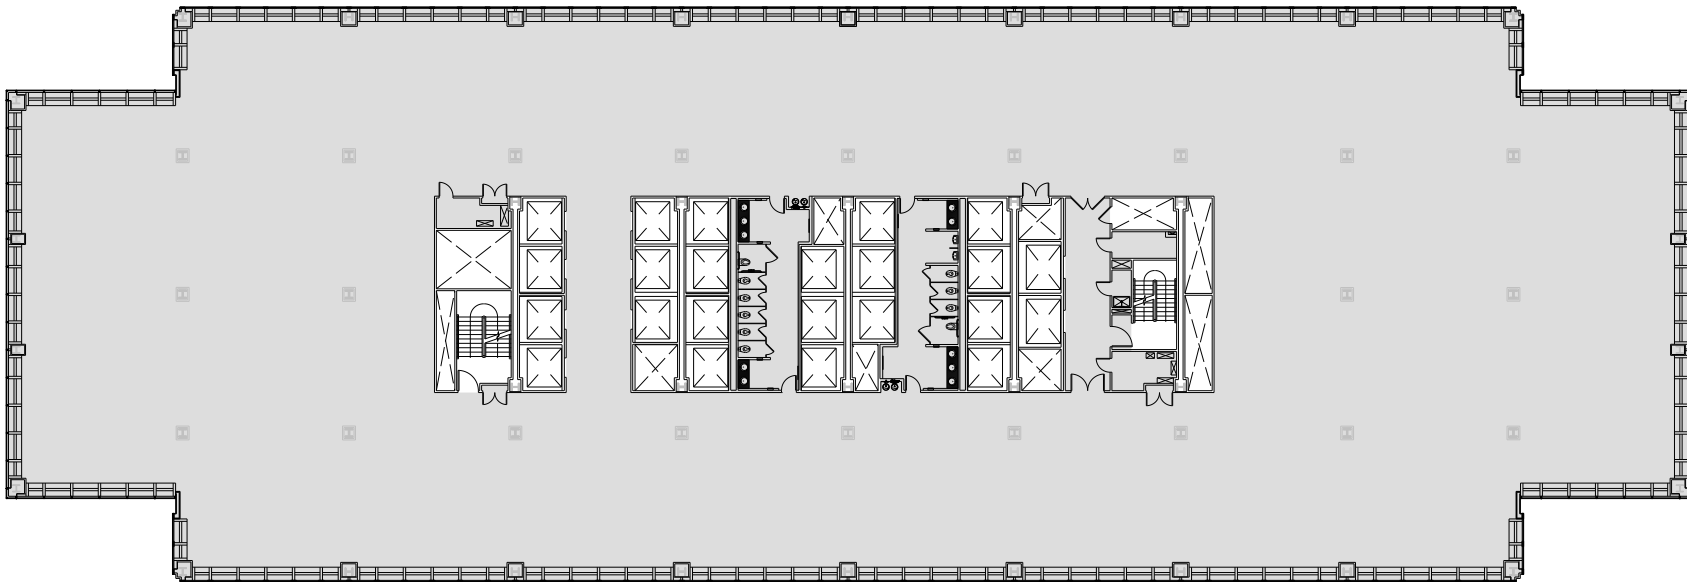

PENN 1

ENTIRE 29TH FLOOR - 36,454 RSF

Leasing Contacts:

Josh Glick	Jared Silverman	Anthony Cugini
212.894.7413	212.894.7458	212.894.7425
jglick@vno.com	jsilverman@vno.com	acugini@vno.com