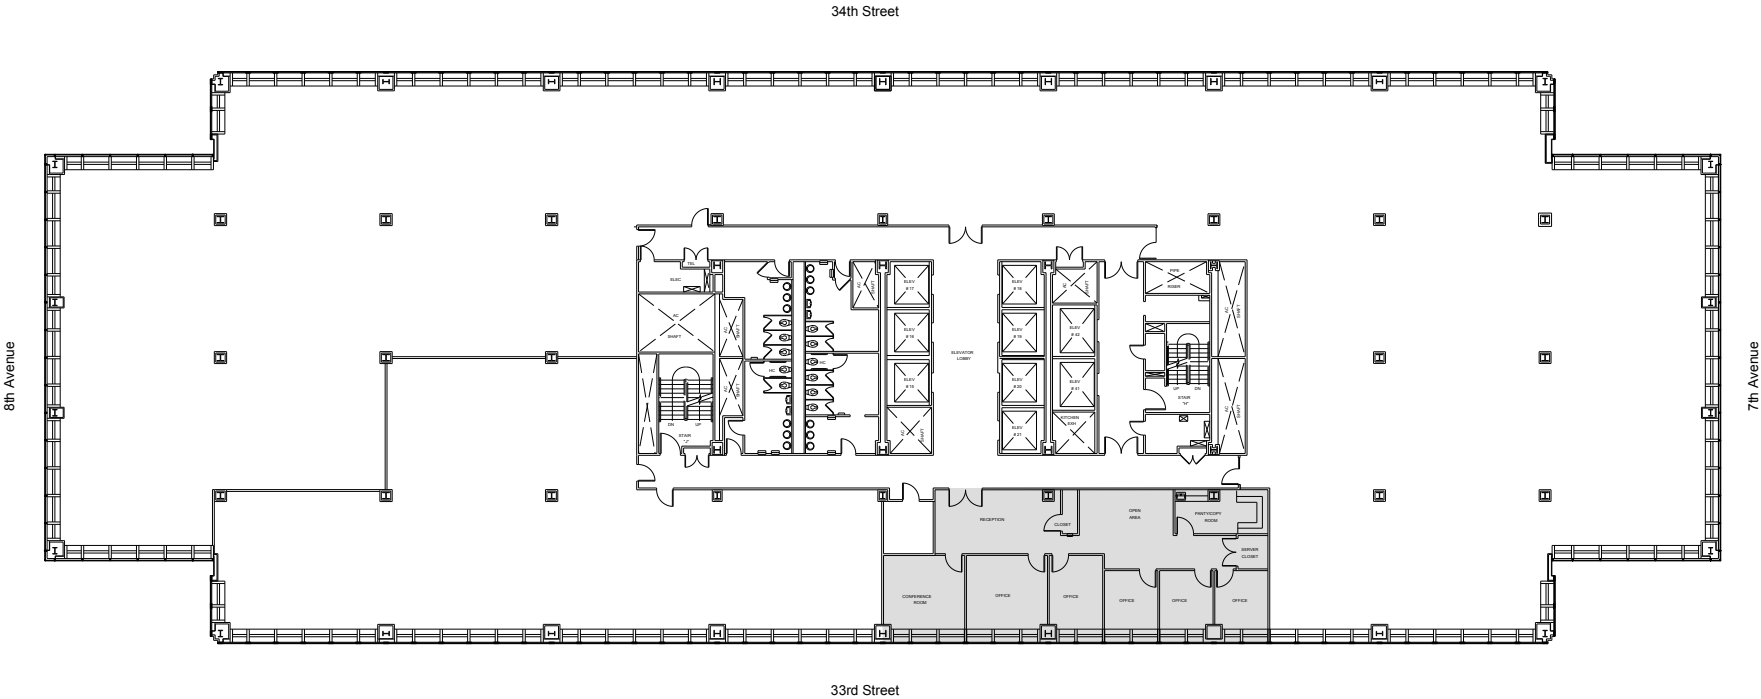

One Penn Plaza

Partial 51st Floor - 2,869 RSF

Leasing Contacts:

Josh Glick Jared Silverman
212.894.7413 212.894.7458
jglick@vno.com jsilverman@vno.com