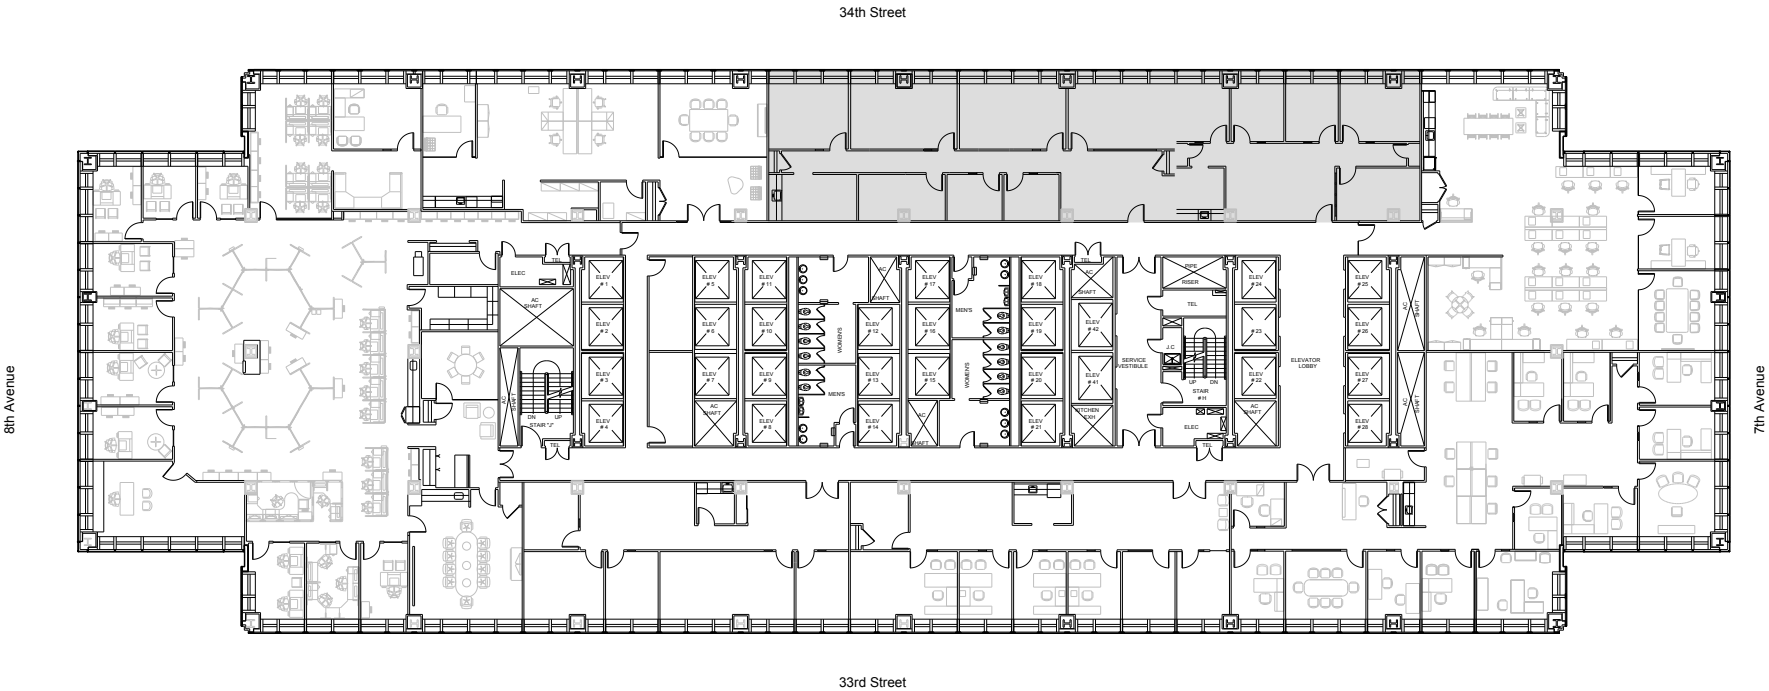

PENN 1

Partial 20th Floor - 5,397 RSF

Leasing Contacts:

Josh Glick Jared Silverman Anthony Cugini
212.894.7413 212.894.7458 212.894.7425
jglick@vno.com jsilverman@vno.com acugini@vno.com