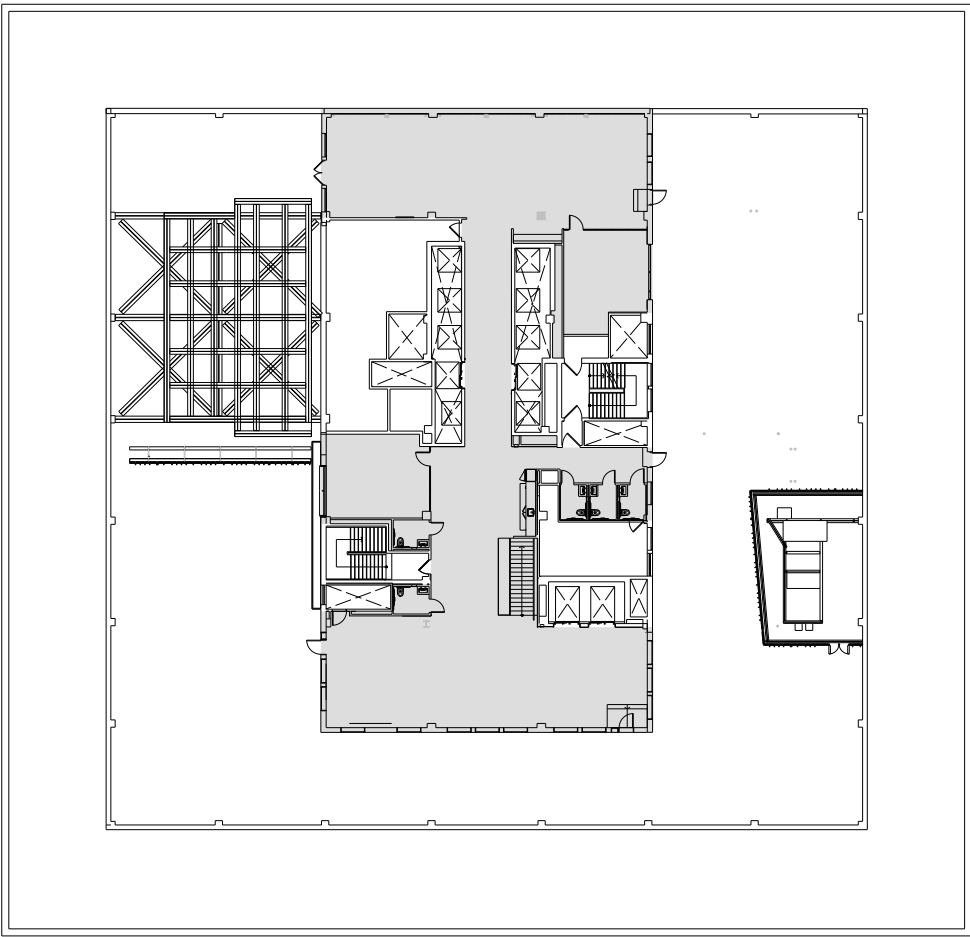

1 Park

Entire 20th Floor - 8,308 RSF

Leasing Contacts:

Alex Bedell	Anthony Cugini
212.894.7407	212.894.7425
abadell@vno.com	acugini@vno.com