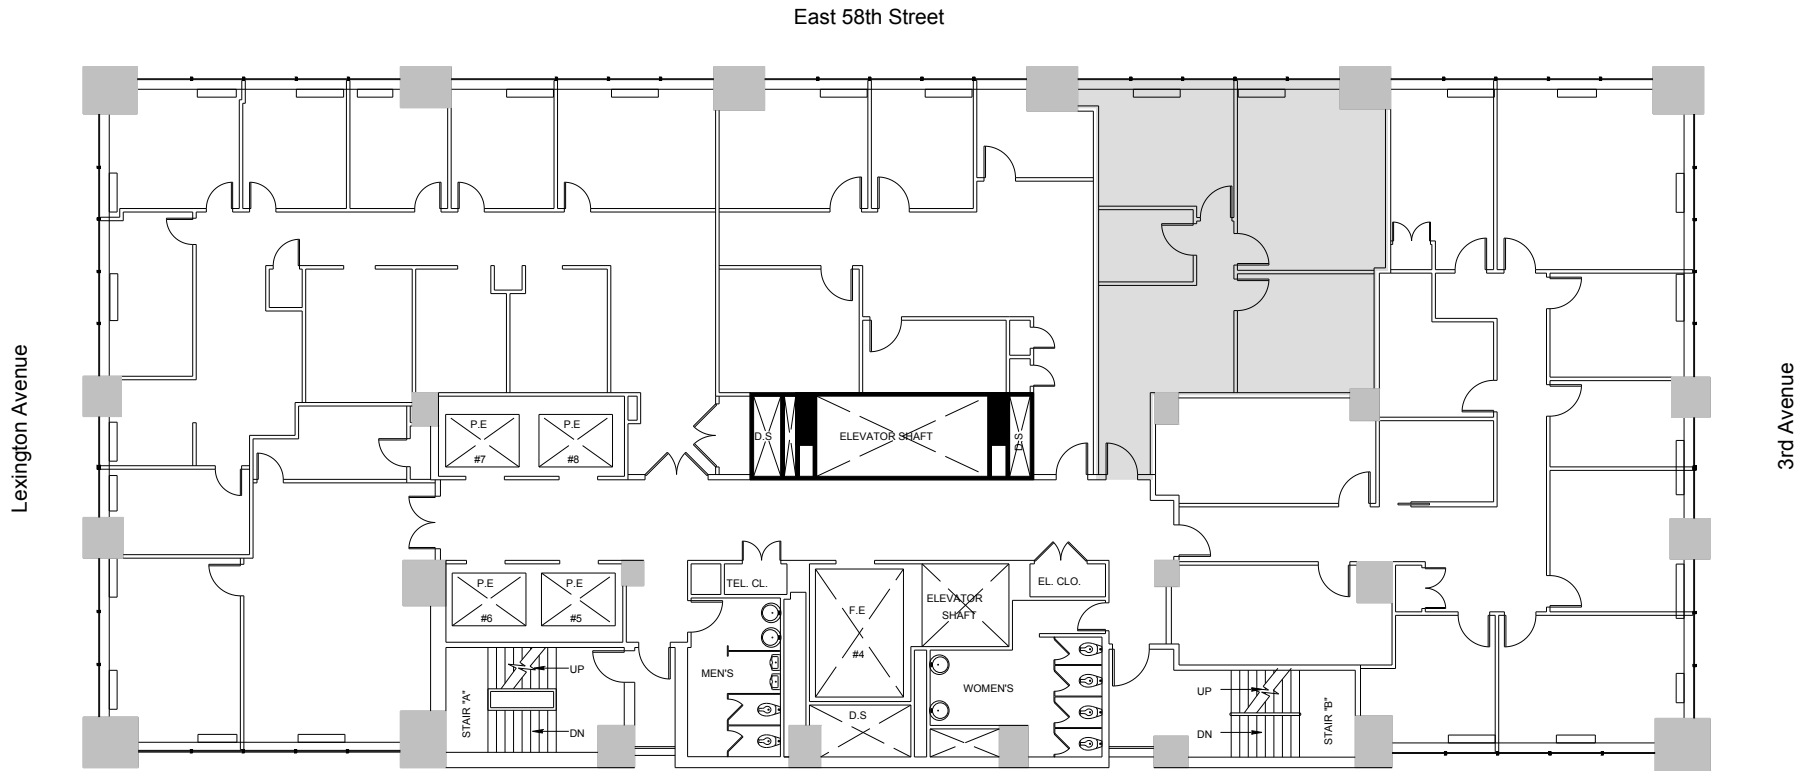

A & D Building

Partial 23rd Floor - 1,384 RSF

Leasing Contacts:

Ryan Levy
212.894.7472
rlevy@vno.com

VORNADO
REALTY TRUST