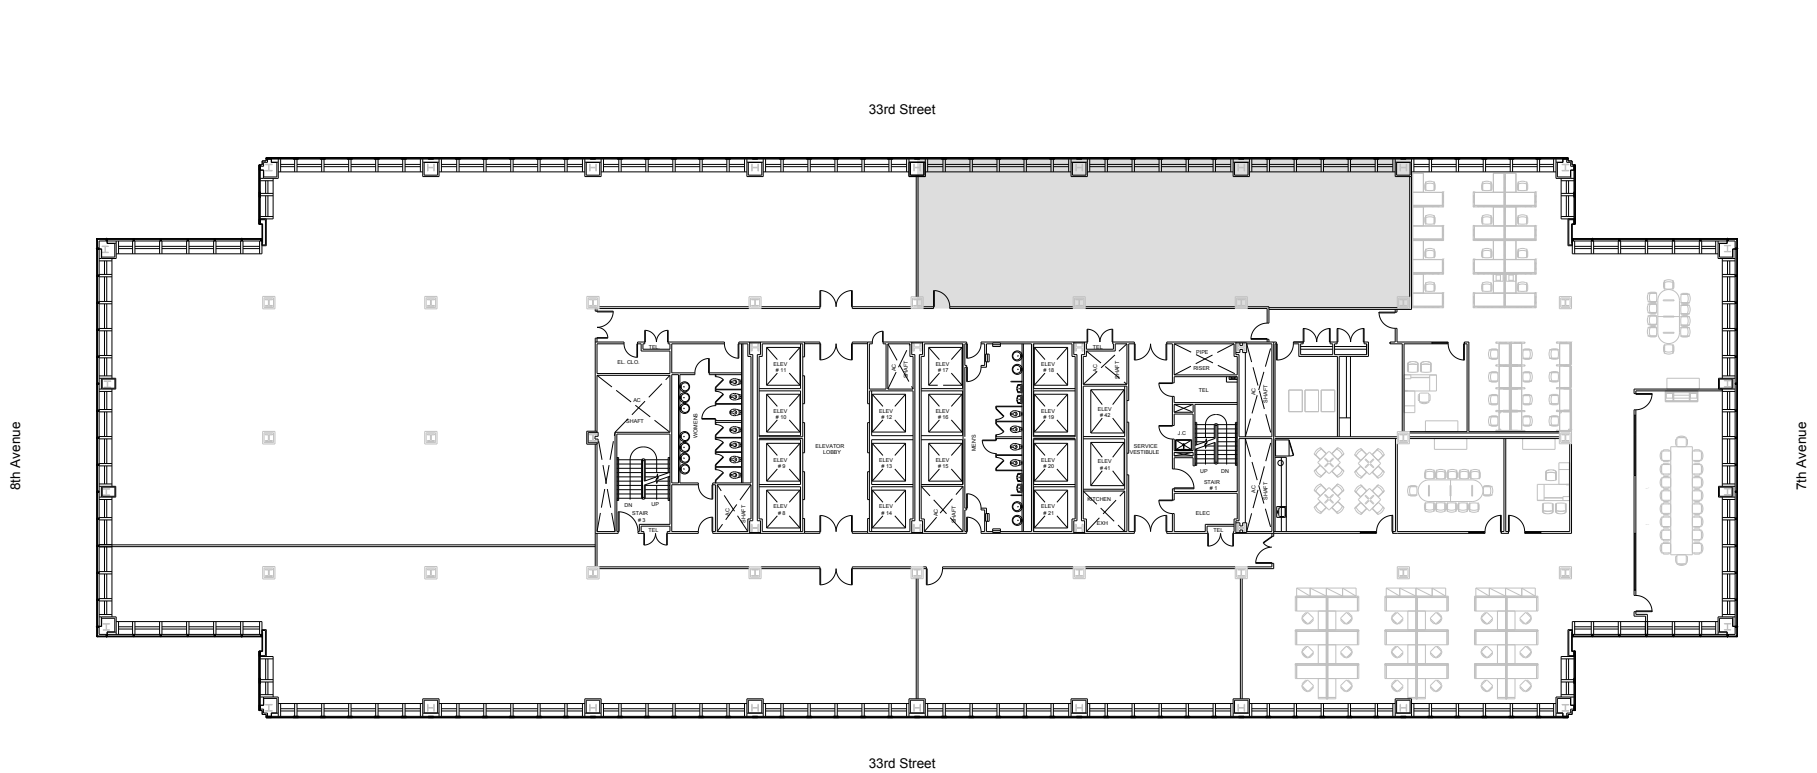

PENN 1

Partial 42nd Floor - 4,199 RSF

Leasing Contacts:

Josh Glick	Jared Silverman	Anthony Cugini
212.894.7413	212.894.7458	212.894.7425
jglick@vno.com	jsilverman@vno.com	acugini@vno.com

VORNADO
REALTY TRUST