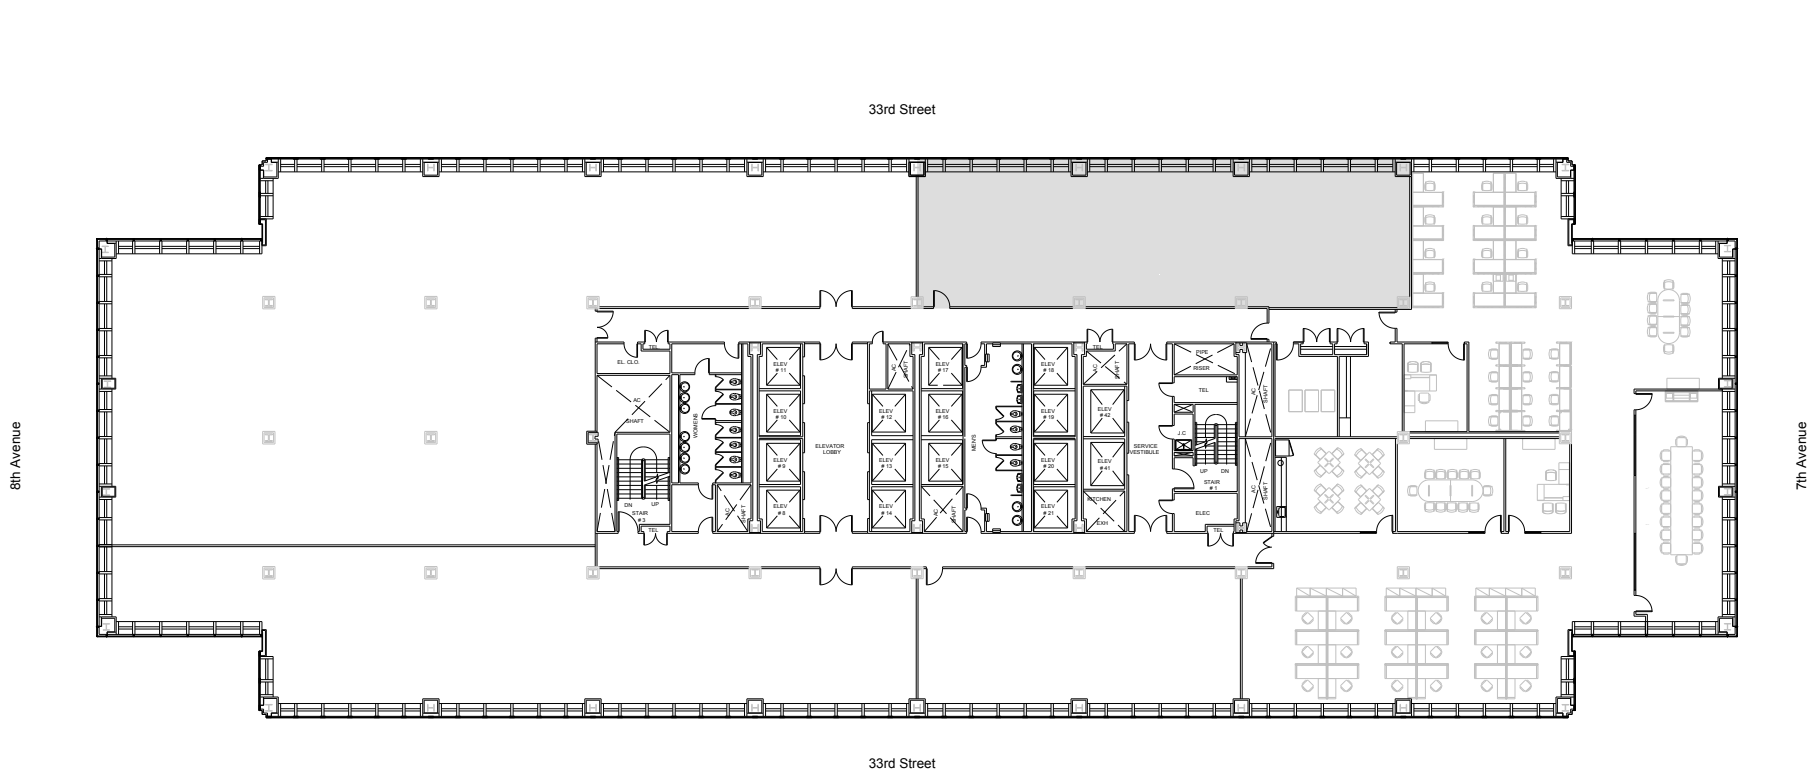

PENN 1

Partial 42nd Floor - 4,199 RSF

Leasing Contacts:

Josh Glick	Jared Silverman	Anthony Cugini
212.894.7413	212.894.7458	212.894.7425
jglick@vno.com	jsilverman@vno.com	acugini@vno.com

VORNADO
REALTY TRUST