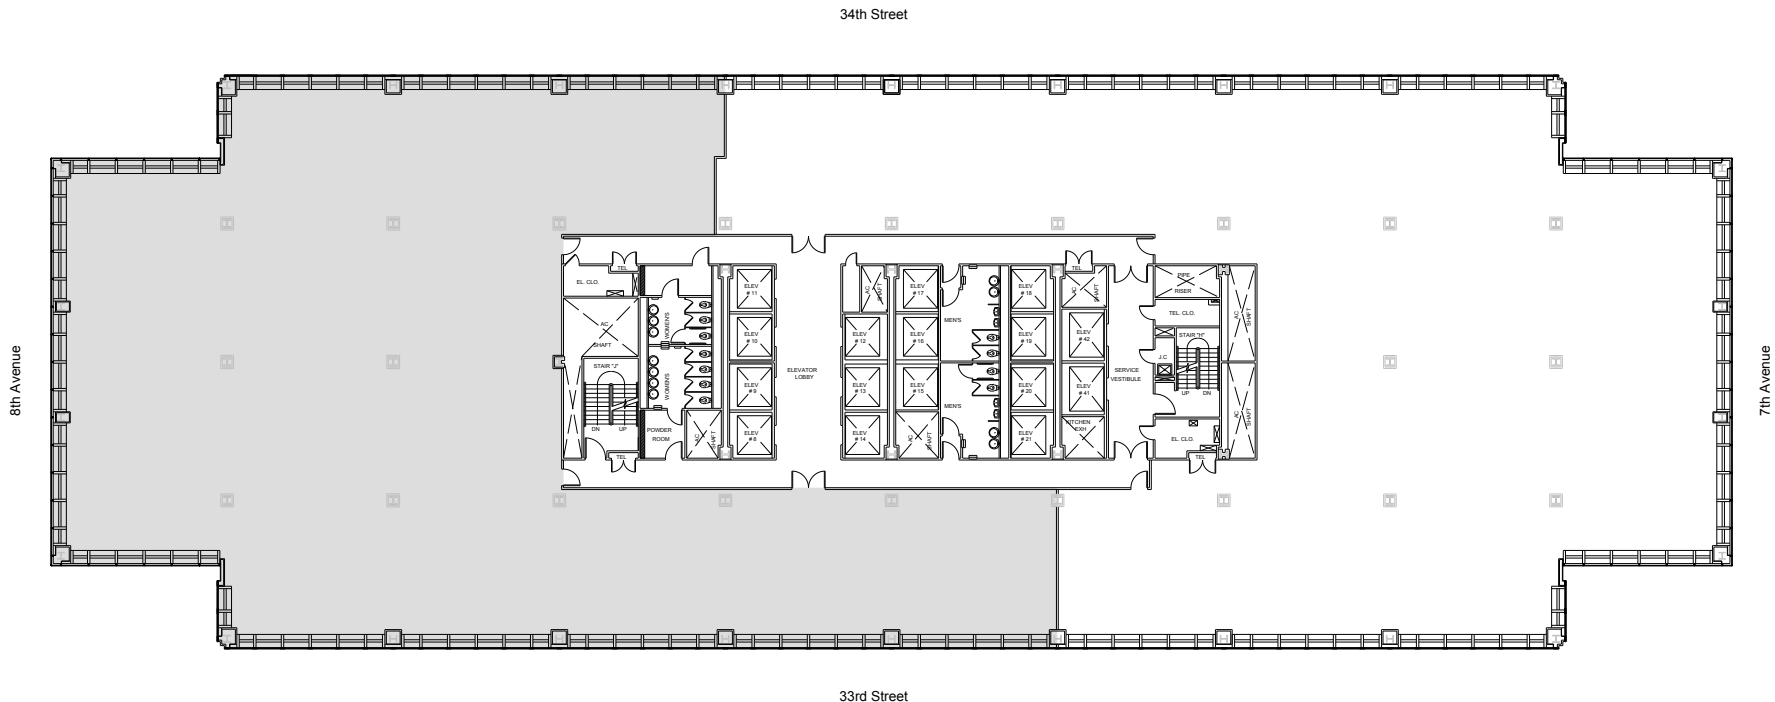

# One Penn Plaza

Partial 38th Floor - 18,632 RSF

Leasing Contacts:

Josh Glick      Jared Silverman  
212.894.7413    212.894.7458  
jglick@vno.com   jsilverman@vno.com