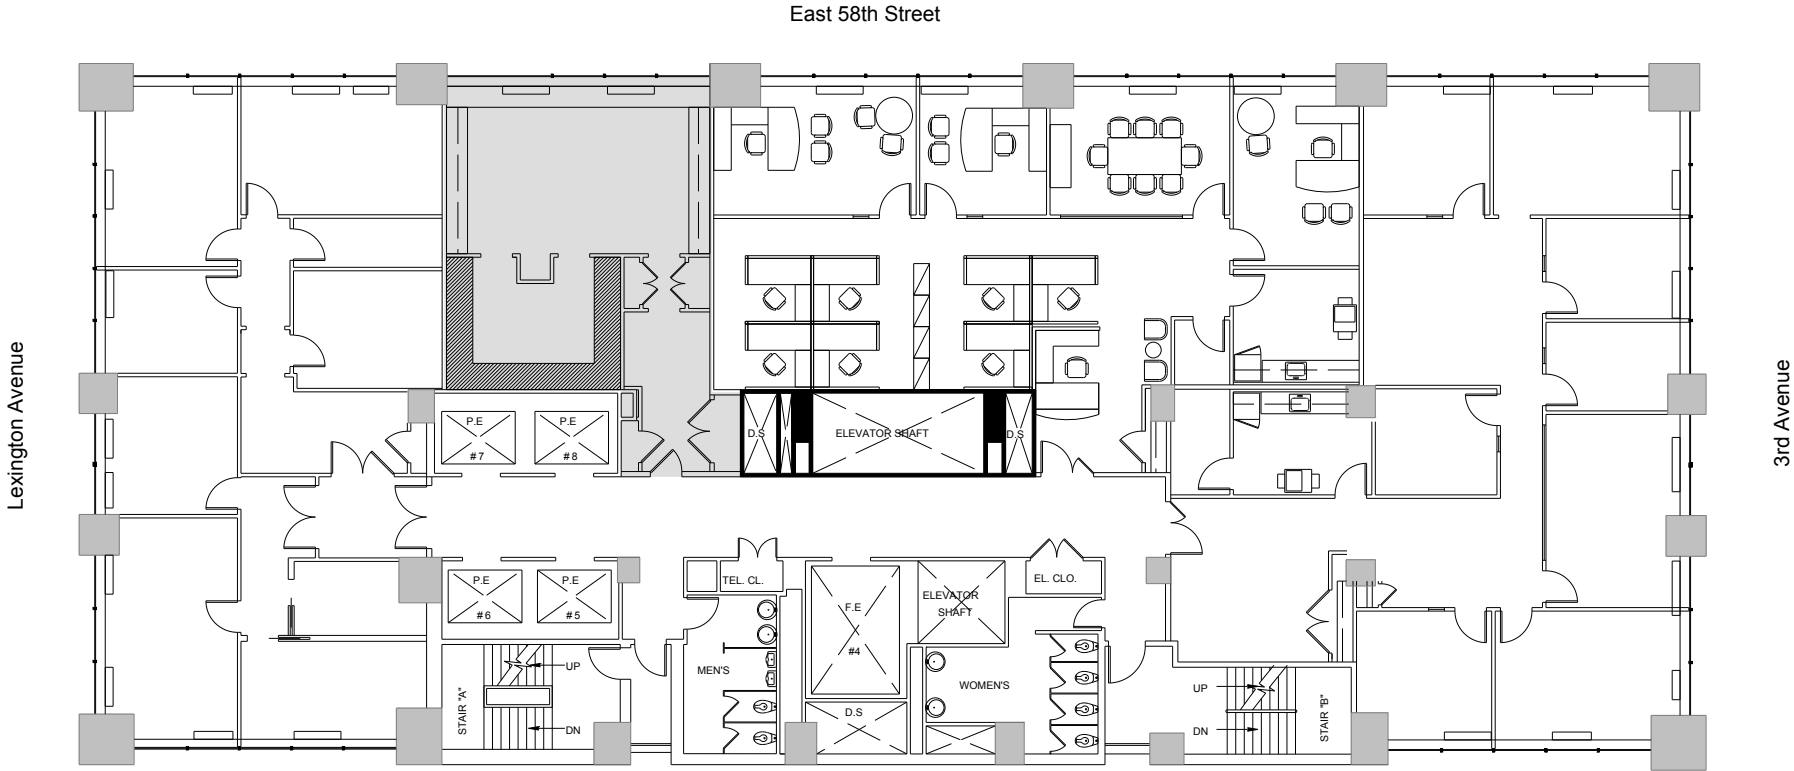

150 East 58th Street
Partial 24th Floor - 1,351 RSF

Leasing Contacts:

Jared Solomon Ryan Levy
212.894.7410 212.894.7472
jsolomon@vno.com rlevy@vno.com