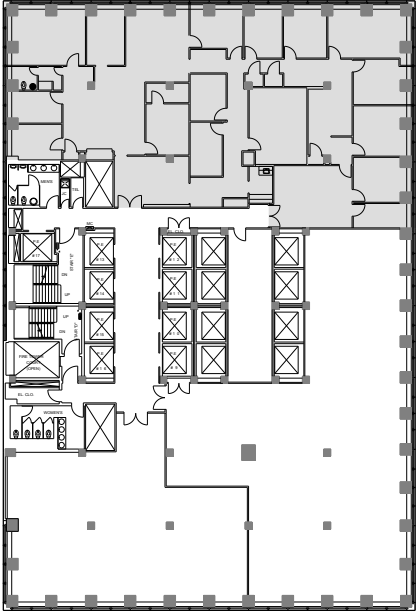

# 280 Park

Partial W24th Floor - 8,664 RSF

WEST BUILDING

EAST BUILDING

Park Avenue

E48th Street

Leasing Contacts:  
Edward Riguardi  
212.894.7923  
eriguardi@vno.com