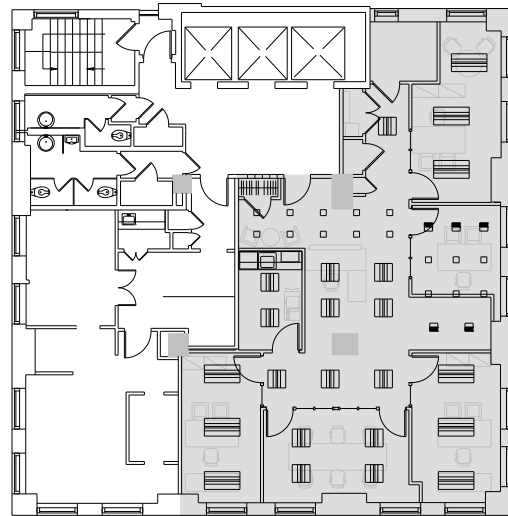

595 Madison

Partial 23rd Floor - 2,628 RSF

Leasing Contacts:

Ryan Levy
212.894.7472
rlevy@vno.com