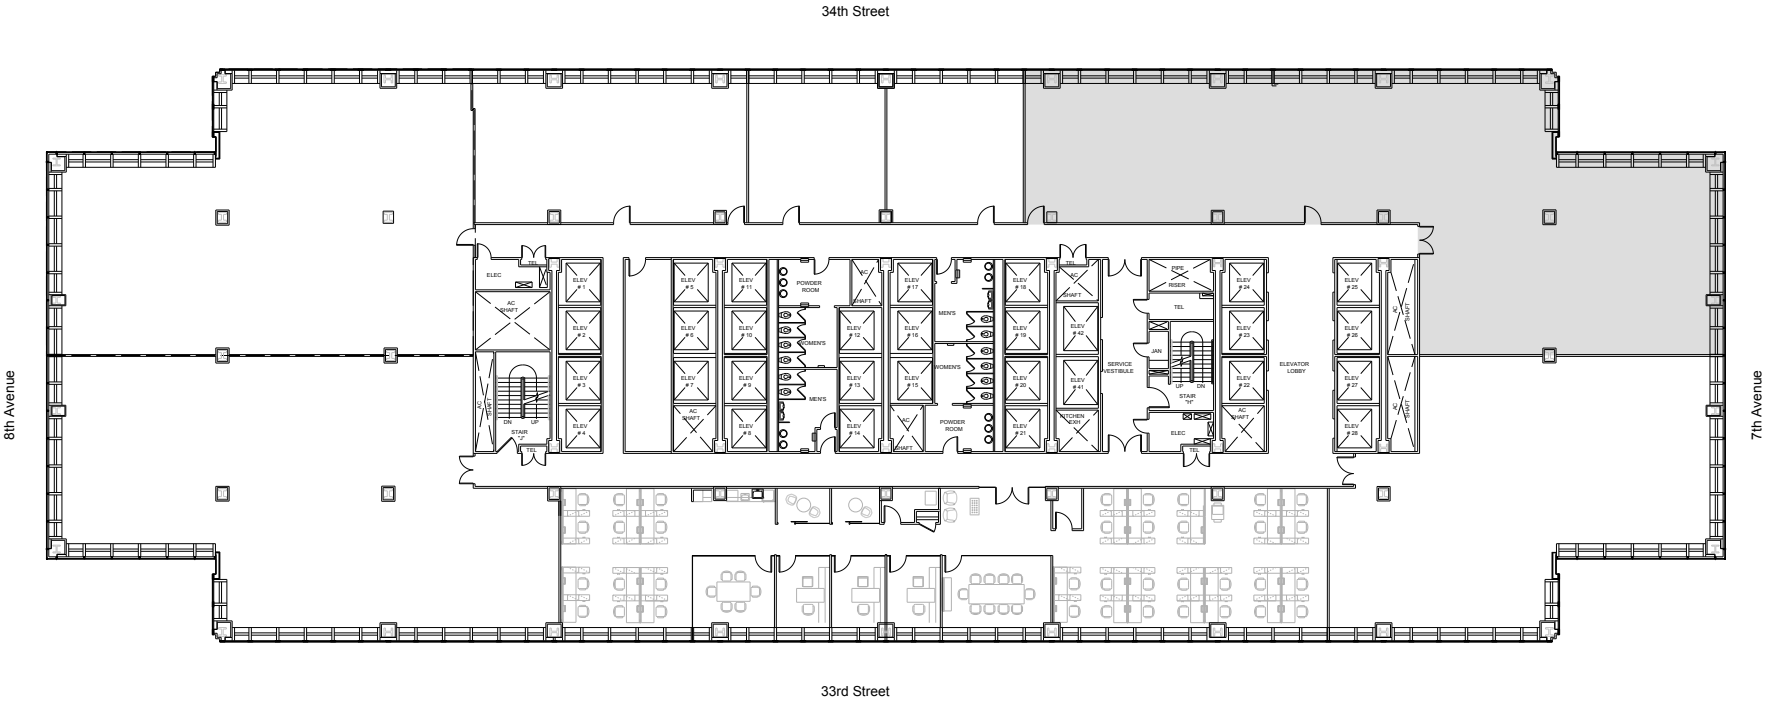

One Penn Plaza

Partial 14th Floor - 7,191 RSF

Leasing Contacts:

Josh Glick Jared Silverman
212.894.7413 212.894.7458
jglick@vno.com jsilverman@vno.com