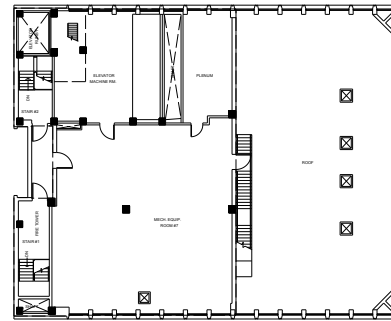

# 280 Park Avenue

Entire W31st Floor - 20,310 RSF

WEST BUILDING

EAST BUILDING

Park Avenue

E48th Street

Leasing Contacts:

Edward Riguardi  
212.894.7923  
eriguardi@vno.com