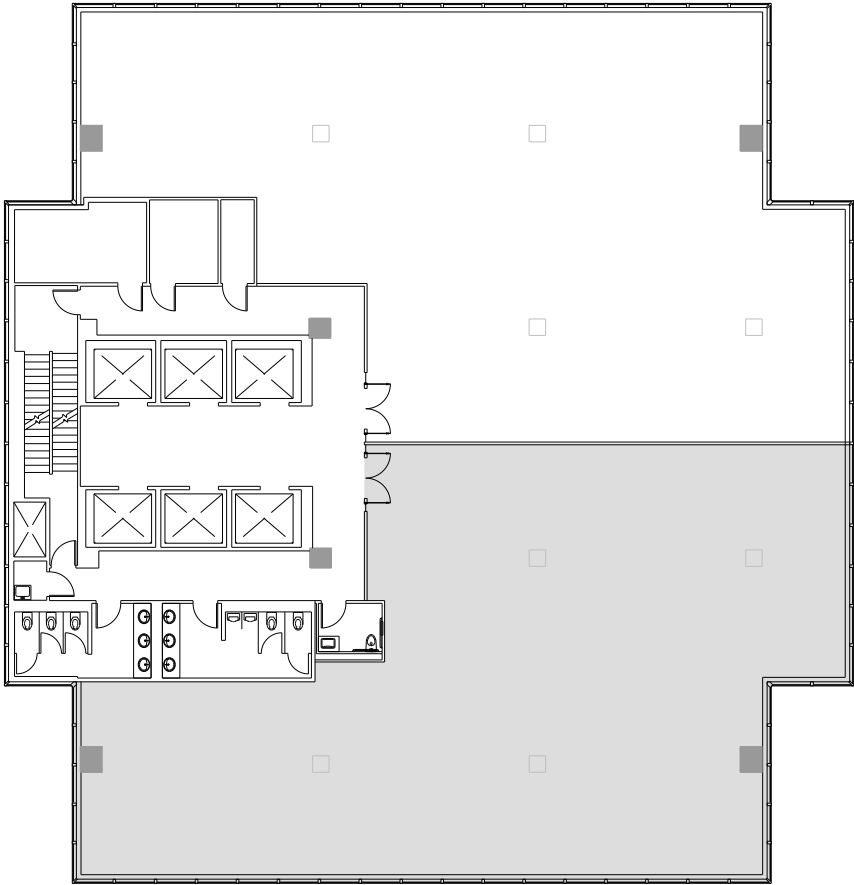

650 Madison

Partial 15th Floor - 6,476 RSF

Madison Avenue

Leasing Contacts:

Jared Solomon
212.894.7410
jsolomon@vno.com