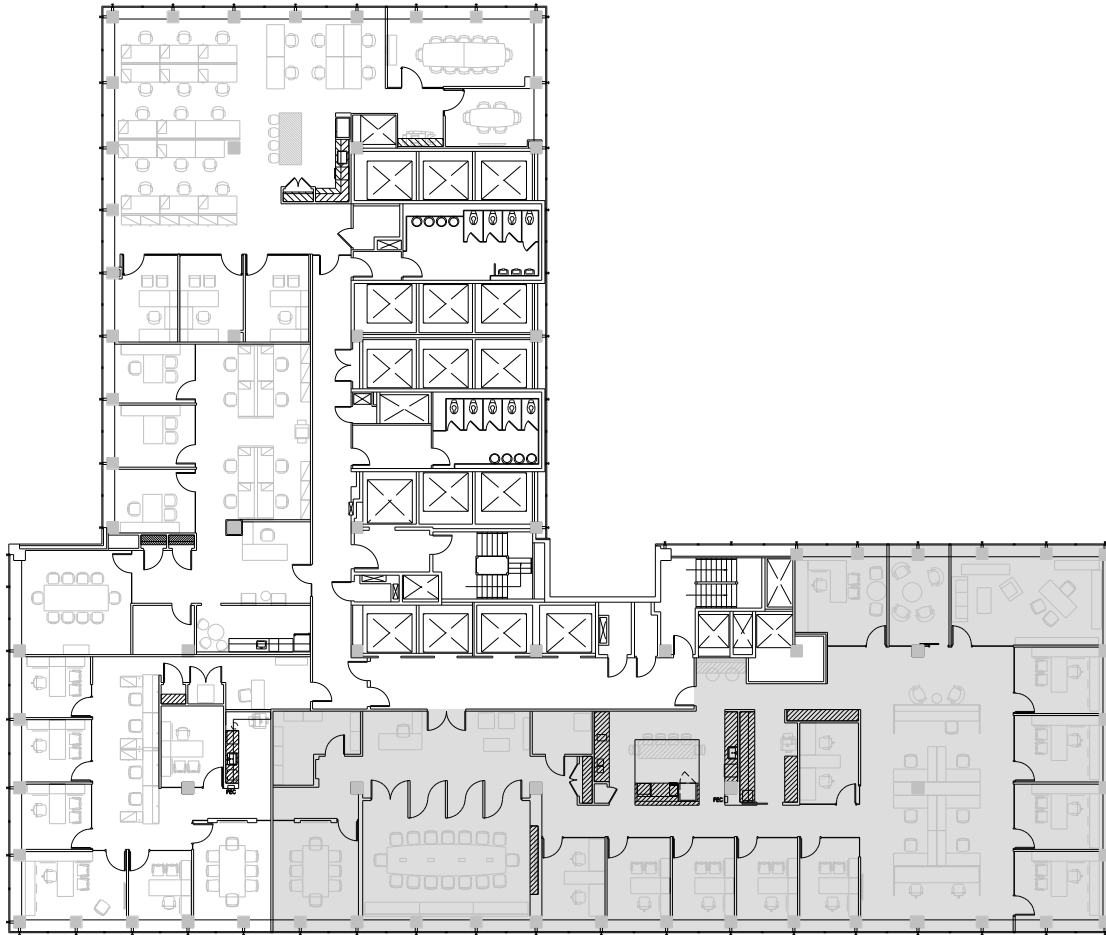

888 Seventh

Partial 16th Floor - 9,240 RSF

Leasing Contacts:

Edward Riguardi	Alex Bedell	Ryan Levy
212.894.7923	212.894.7407	212.894.7472
eriguardi@vno.com	abedell@vno.com	rlevy@vno.com