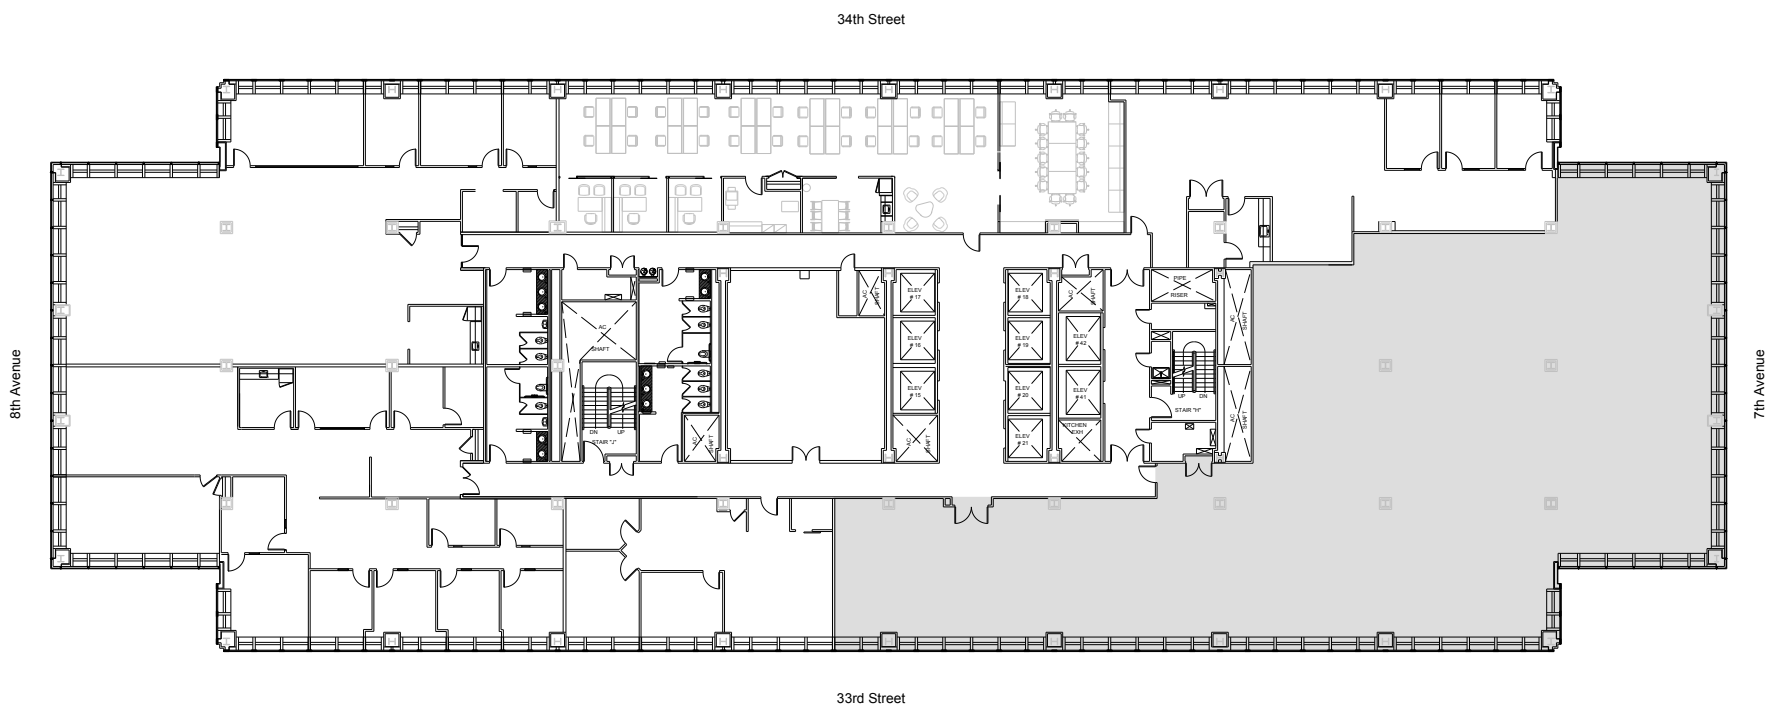

PENN 1

Partial 46th Floor - 13,603 RSF

Leasing Contacts:

Josh Glick Jared Silverman
212.894.7413 212.894.7458
jglick@vno.com jsilverman@vno.com