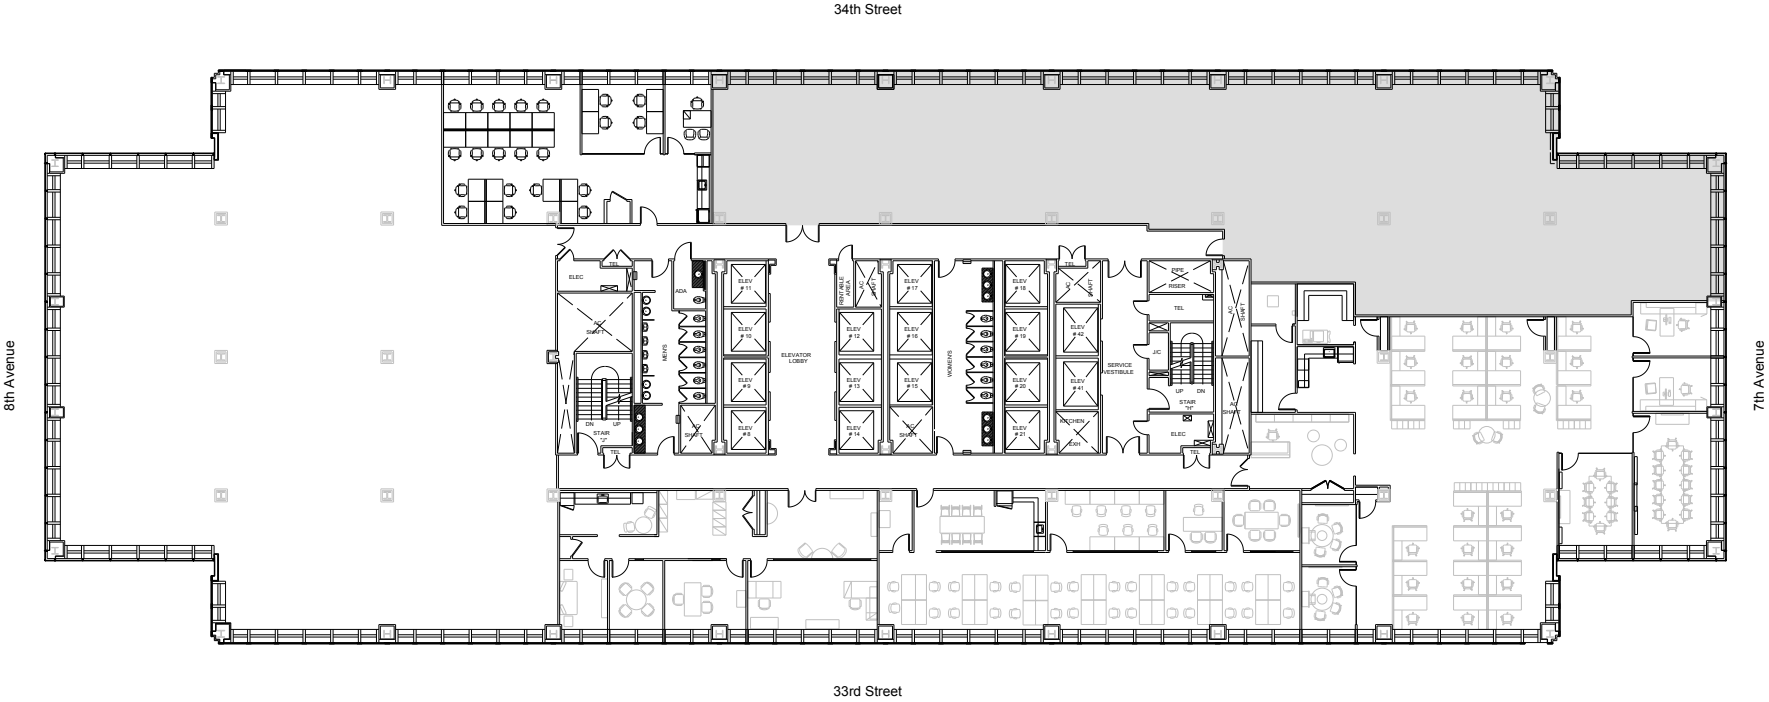

# PENN 1

Partial 41st Floor - 9,364 RSF

Leasing Contacts:

Josh Glick      Jared Silverman  
212.894.7413    212.894.7458  
jglick@vno.com   jsilverman@vno.com